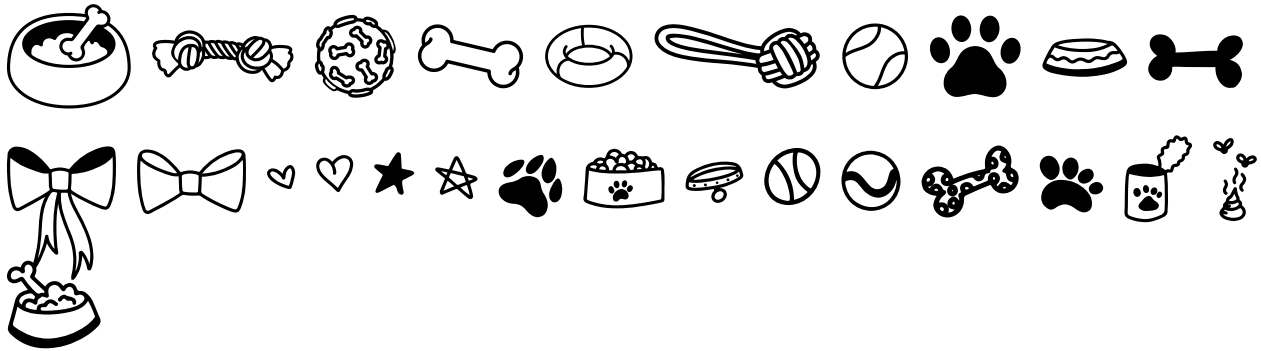

FONT SPECIFICATION

White Paws - 4 Designs With Bonus Doodles

White Paws Doodles - Regular

Uppercase Characters

Lowercase Characters

Numbers

Punctuation and Symbols

All Other Glyphs