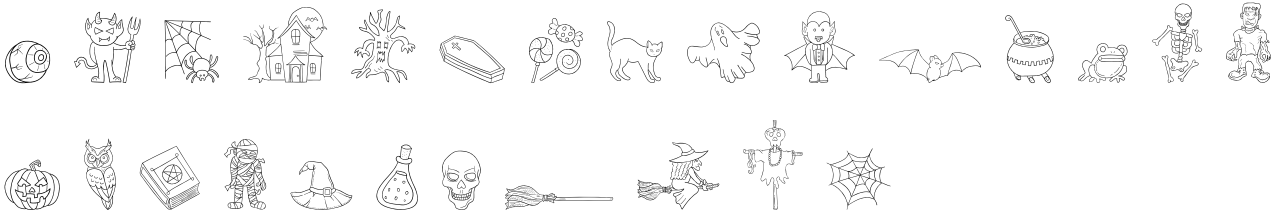

FONT SPECIFICATION

Halloween Doodles - Dingbats Font

WL Halloween - Regular

Uppercase Characters

Lowercase Characters

Numbers

Punctuation and Symbols

All Other Glyphs