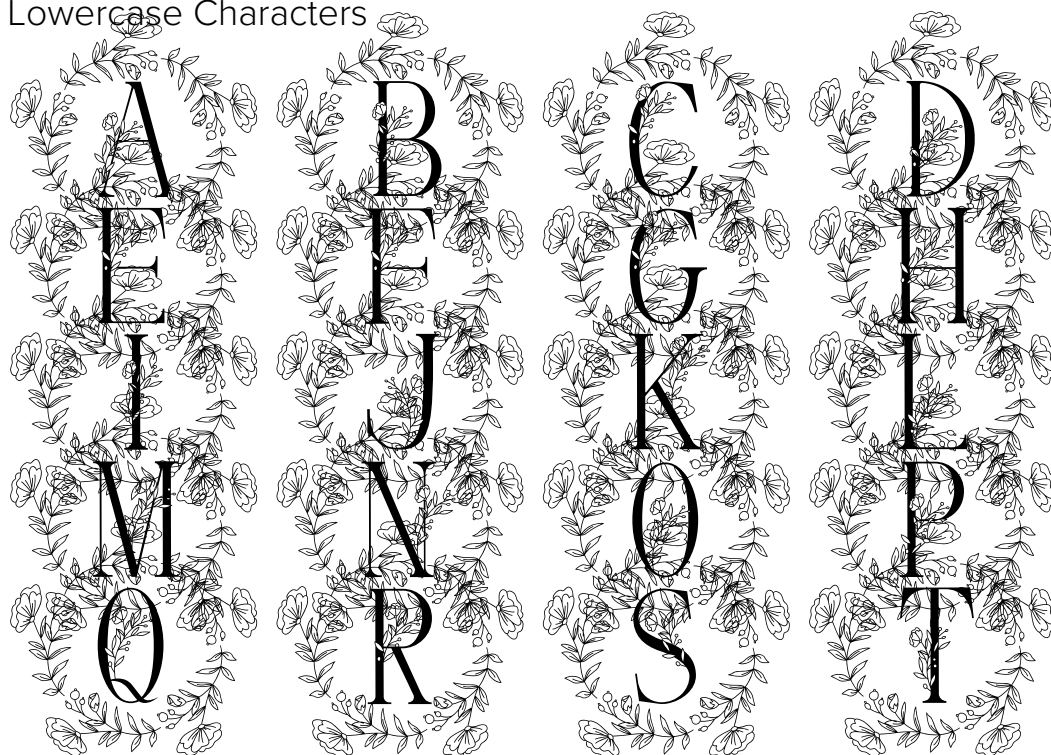

FONT SPECIFICATION

Sweet Bloom Monogram

Sweet Bloom Monogram - Regular

Uppercase Characters

Lowercase Characters

Numbers

Punctuation and Symbols

All Other Glyphs