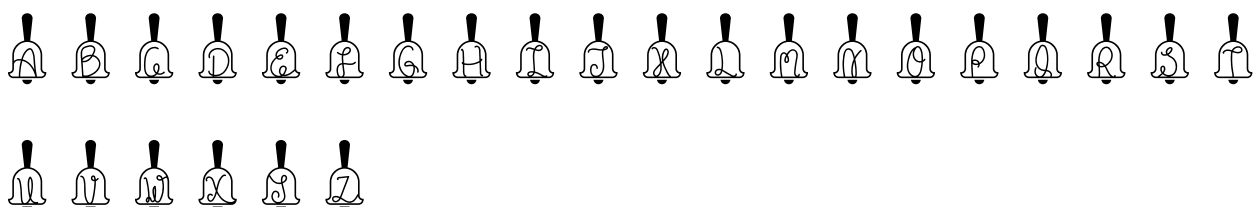

FONT SPECIFICATION

Hand Bell Font

Hand Bell - Regular

Uppercase Characters

Lowercase Characters

Numbers

Punctuation and Symbols

All Other Glyphs