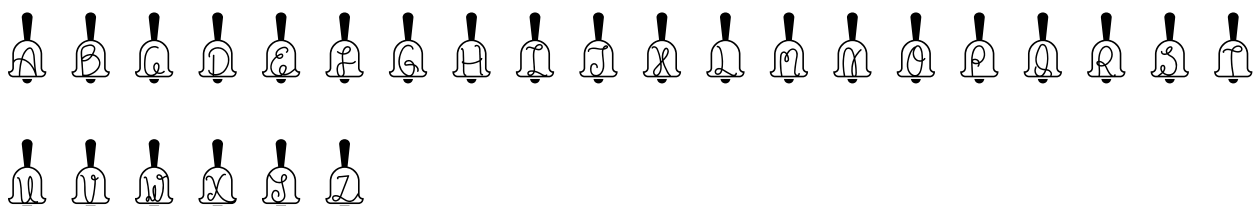

FONT SPECIFICATION

Hand Bell Font

Hand Bell - Regular

Uppercase Characters

Lowercase Characters

Numbers

Punctuation and Symbols

All Other Glyphs