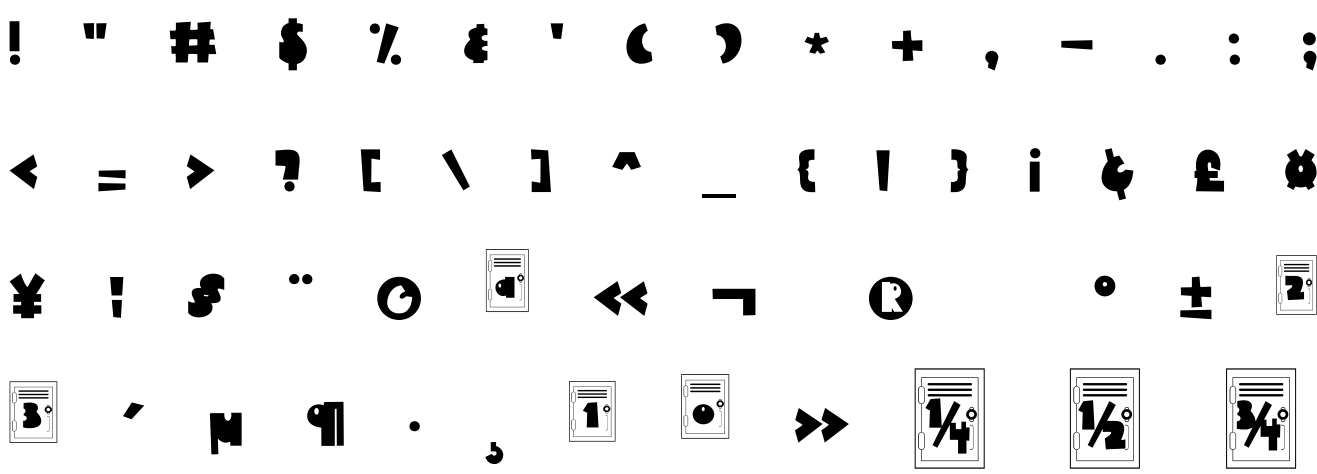

FONT SPECIFICATION

PN Lock It up

PN Lock It Up - Regular

Uppercase Characters

Lowercase Characters

Numbers

Punctuation and Symbols

All Other Glyphs