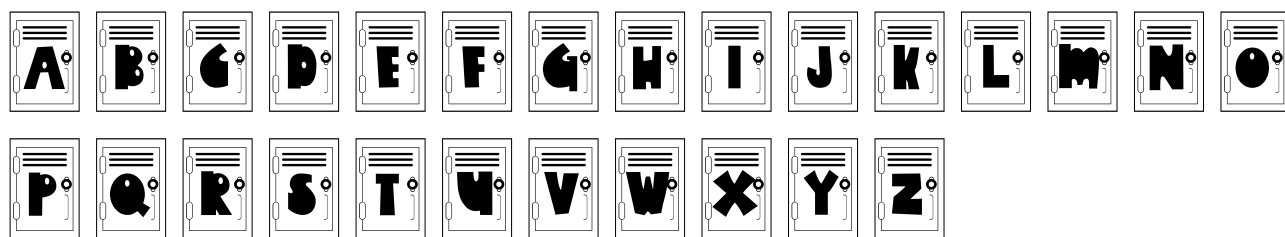

FONT SPECIFICATION

PN Lock It up

PN Lock It Up - Regular

Uppercase Characters

Lowercase Characters

Numbers

Punctuation and Symbols

All Other Glyphs