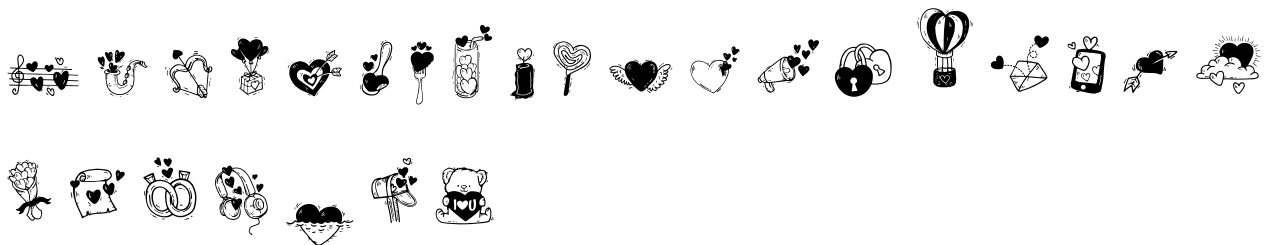

Lowercase Characters