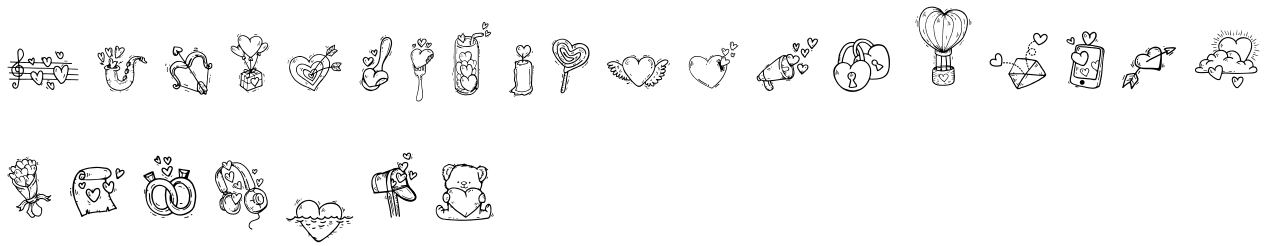

Love Here - Regular

Uppercase Characters