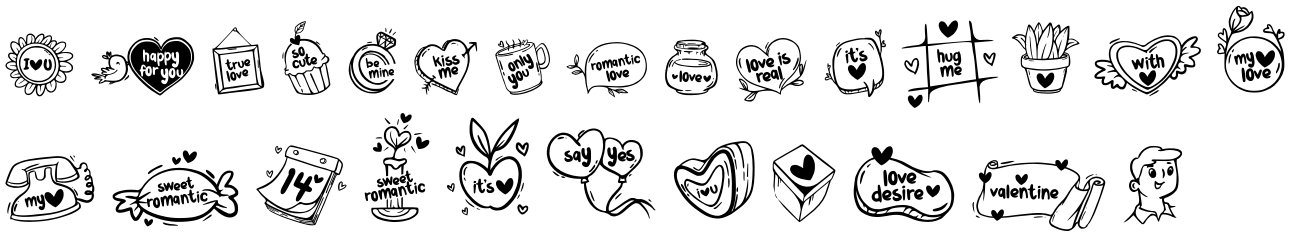

FONT SPECIFICATION

True love

true love - Regular

Uppercase Characters

Lowercase Characters

Numbers

Punctuation and Symbols

All Other Glyphs