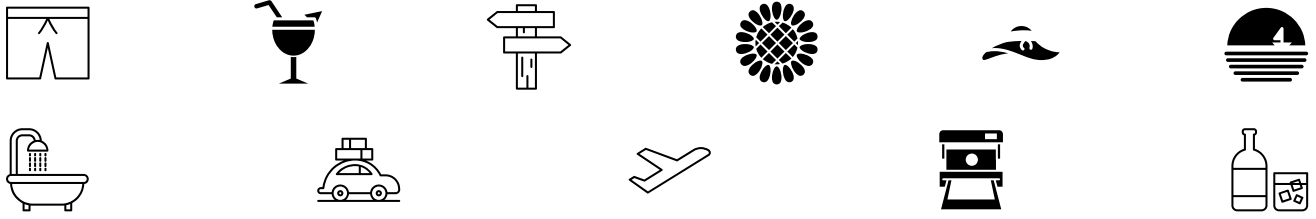

FONT SPECIFICATION

Summer Ding

Summer Ding - Regular

Uppercase Characters

Lowercase Characters

Numbers

Punctuation and Symbols

All Other Glyphs