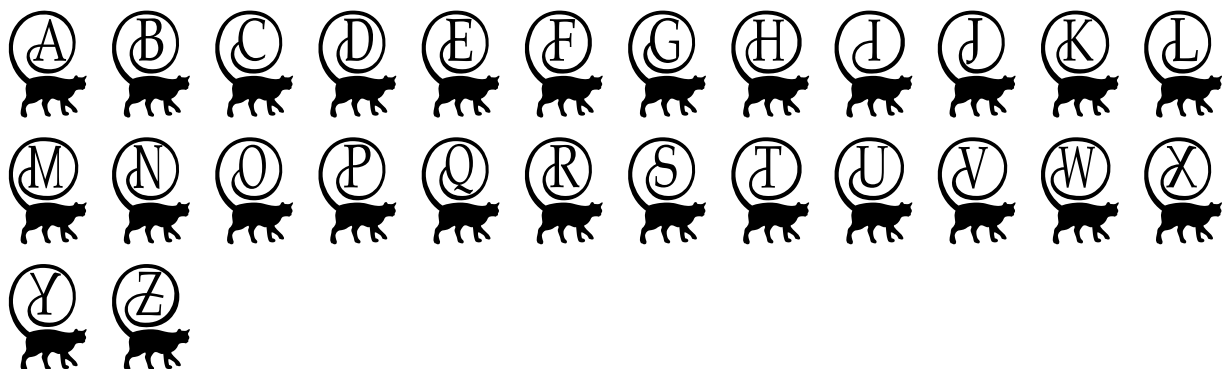

FONT SPECIFICATION

Cat Monogram

Cat Monogram - Regular

Uppercase Characters

Lowercase Characters

Numbers

Punctuation and Symbols

All Other Glyphs