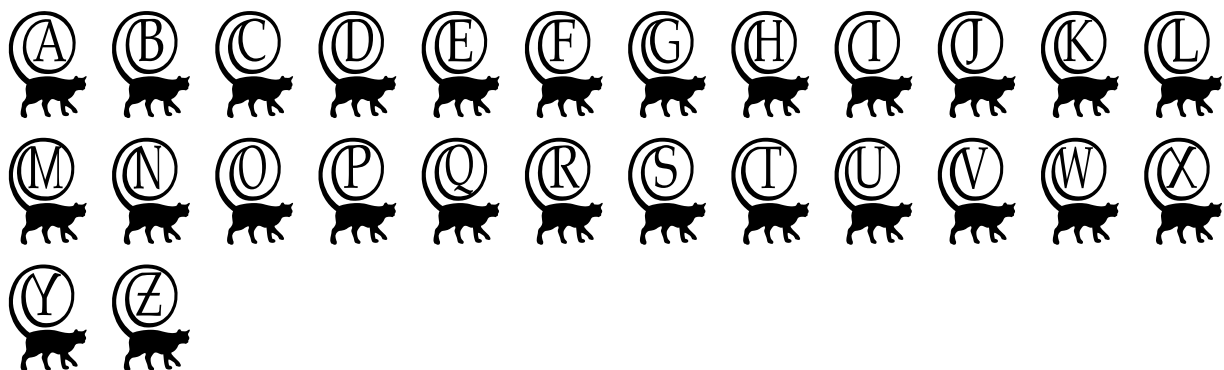

FONT SPECIFICATION

Cat Monogram

Cat Monogram - Regular

Uppercase Characters

Lowercase Characters

Numbers

Punctuation and Symbols

All Other Glyphs