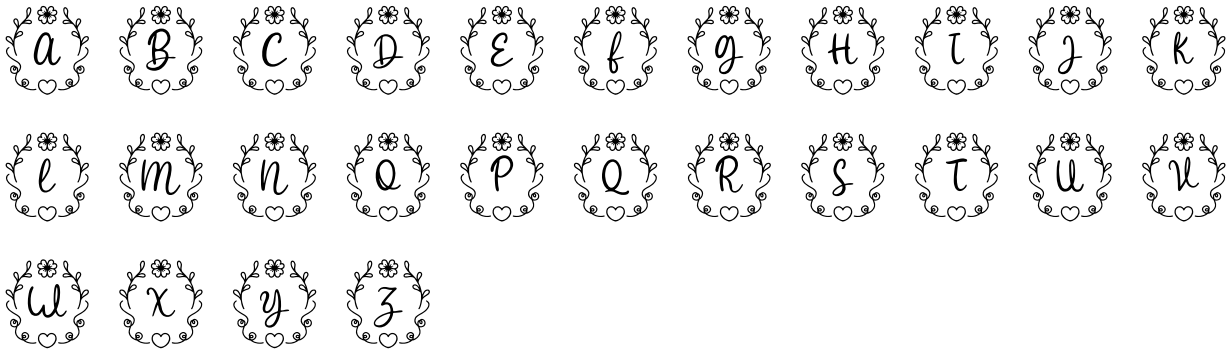

FONT SPECIFICATION

Abigail Valentine Monogram

Abigail Valentine Monogram - Regular

Uppercase Characters

Lowercase Characters

Numbers

Punctuation and Symbols

All Other Glyphs