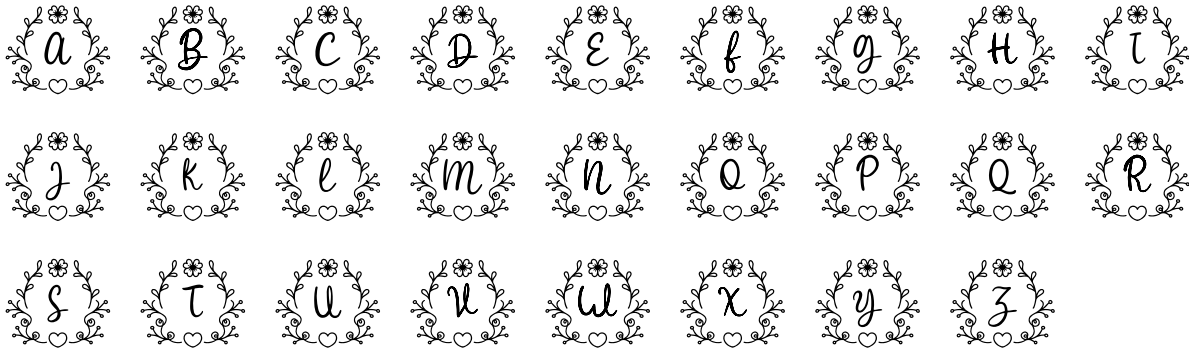

FONT SPECIFICATION

Abigail Valentine Monogram

Abigail Valentine Monogram - Regular

Uppercase Characters

Lowercase Characters

Numbers

Punctuation and Symbols

All Other Glyphs