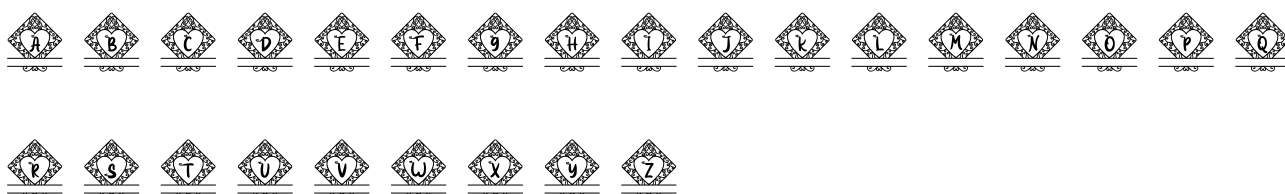

FONT SPECIFICATION

Love Box Monogram

Love Box Monogram - Regular

Uppercase Characters

Lowercase Characters

Numbers

Punctuation and Symbols

All Other Glyphs