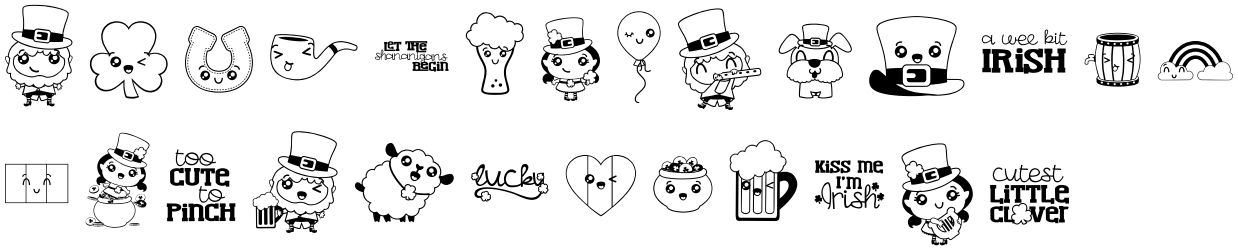

FONT SPECIFICATION

Lucky Kawaii

DB Lucky Kawaii Treats - Regular

Uppercase Characters

Lowercase Characters

Numbers

Punctuation and Symbols

All Other Glyphs

DB Lucky Kawaii - Regular

Uppercase Characters

Lowercase Characters

Numbers

Punctuation and Symbols

All Other Glyphs