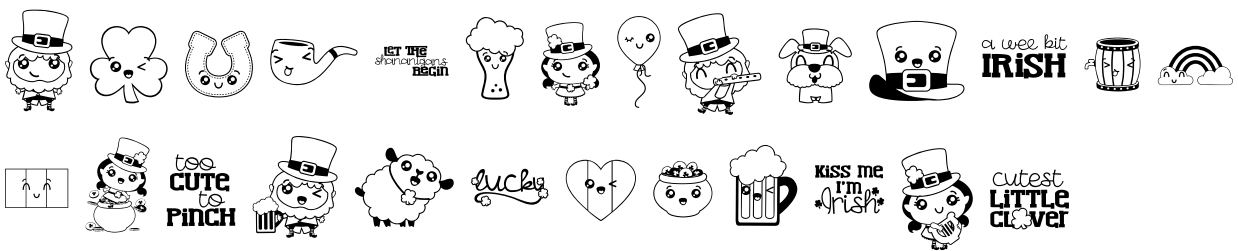

FONT SPECIFICATION

Lucky Kawaii

DB Lucky Kawaii Treats - Regular

Uppercase Characters

Lowercase Characters

Numbers

Punctuation and Symbols

All Other Glyphs

DB Lucky Kawaii - Regular

Uppercase Characters

Lowercase Characters

Numbers

Punctuation and Symbols

All Other Glyphs