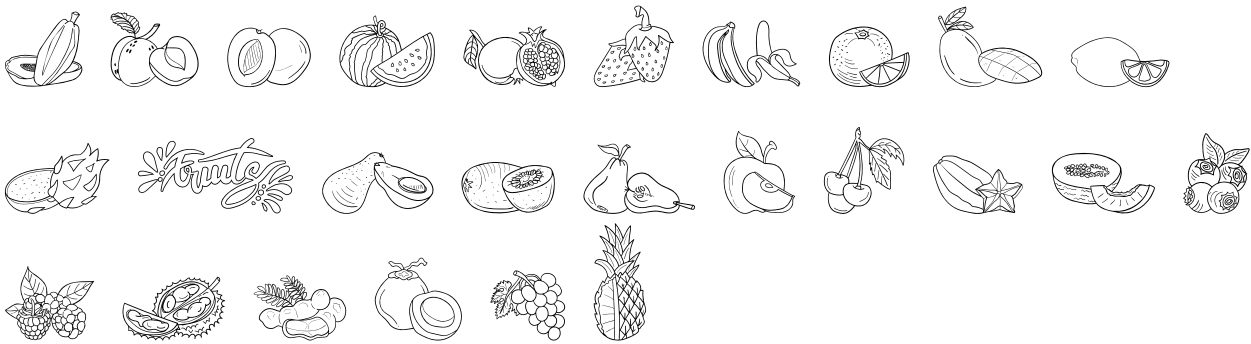

FONT SPECIFICATION

Fruits Doodles - Dingbats Font

WL Fruits - Regular

Uppercase Characters

Lowercase Characters

Numbers

Punctuation and Symbols

All Other Glyphs