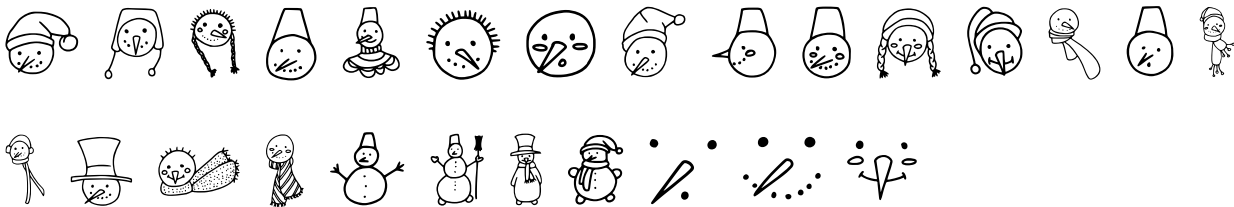

FONT SPECIFICATION

Snowman doodle font in ttf, otf

Snowman - Regular

Uppercase Characters

Lowercase Characters

Numbers

Punctuation and Symbols

All Other Glyphs