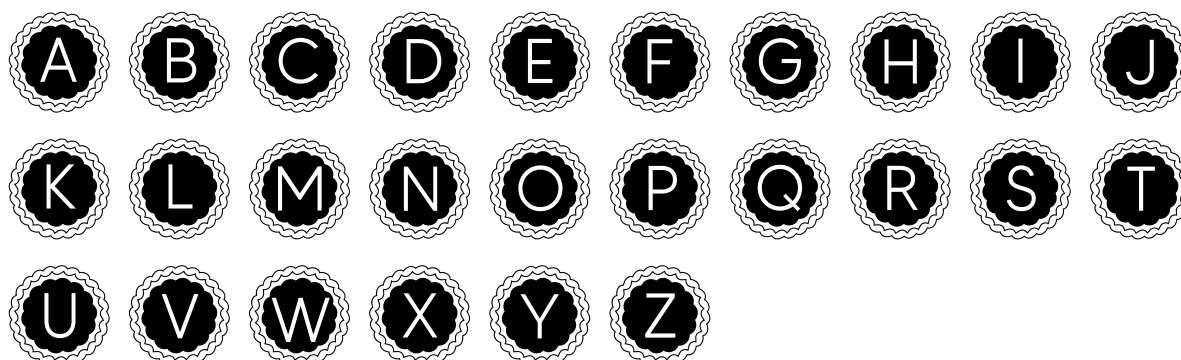

FONT SPECIFICATION

Floral Monogram Font

Floral Alphabet Monogram - Regular

Uppercase Characters

Lowercase Characters

Numbers

0 1 2 3 4 5 6
7 8 9

Punctuation and Symbols