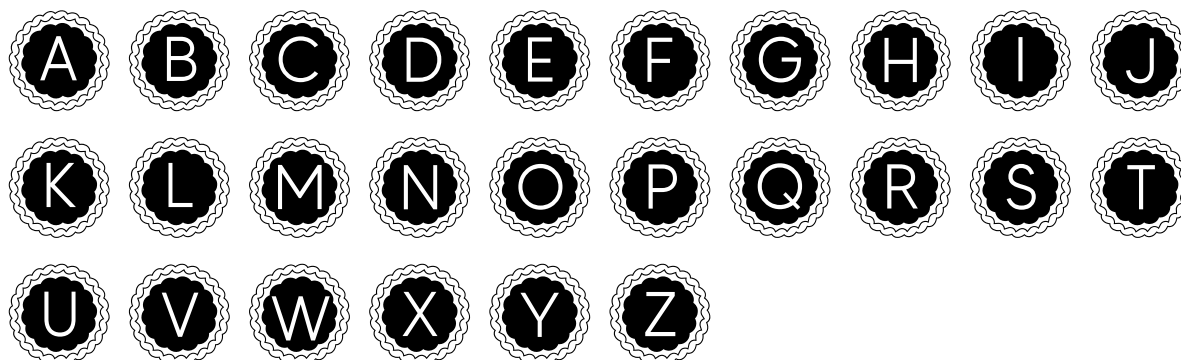

FONT SPECIFICATION

Floral Monogram Font

Floral Alphabet Monogram - Regular

Uppercase Characters

Lowercase Characters

Numbers

0 1 2 3 4 5 6
7 8 9

Punctuation and Symbols