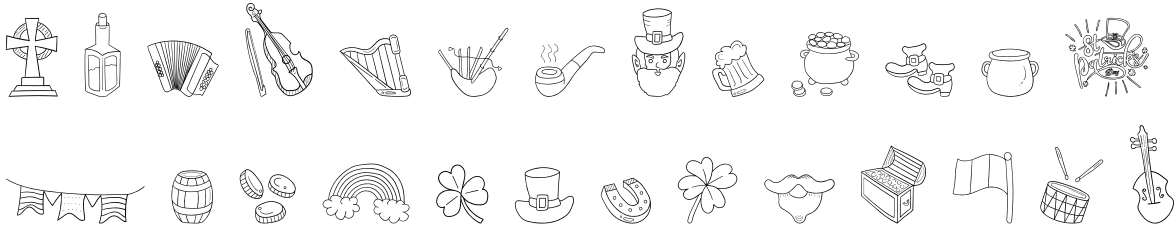

FONT SPECIFICATION

St Patrick Doodles - Dingbats Font

WL St Patrick - Regular

Uppercase Characters

Lowercase Characters

Numbers

Punctuation and Symbols

All Other Glyphs