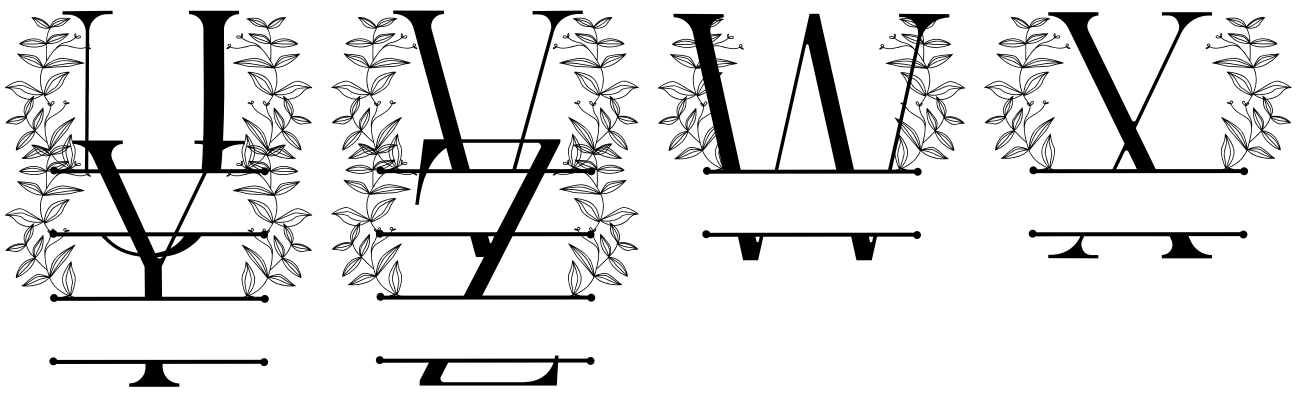

Numbers

Punctuation and Symbols