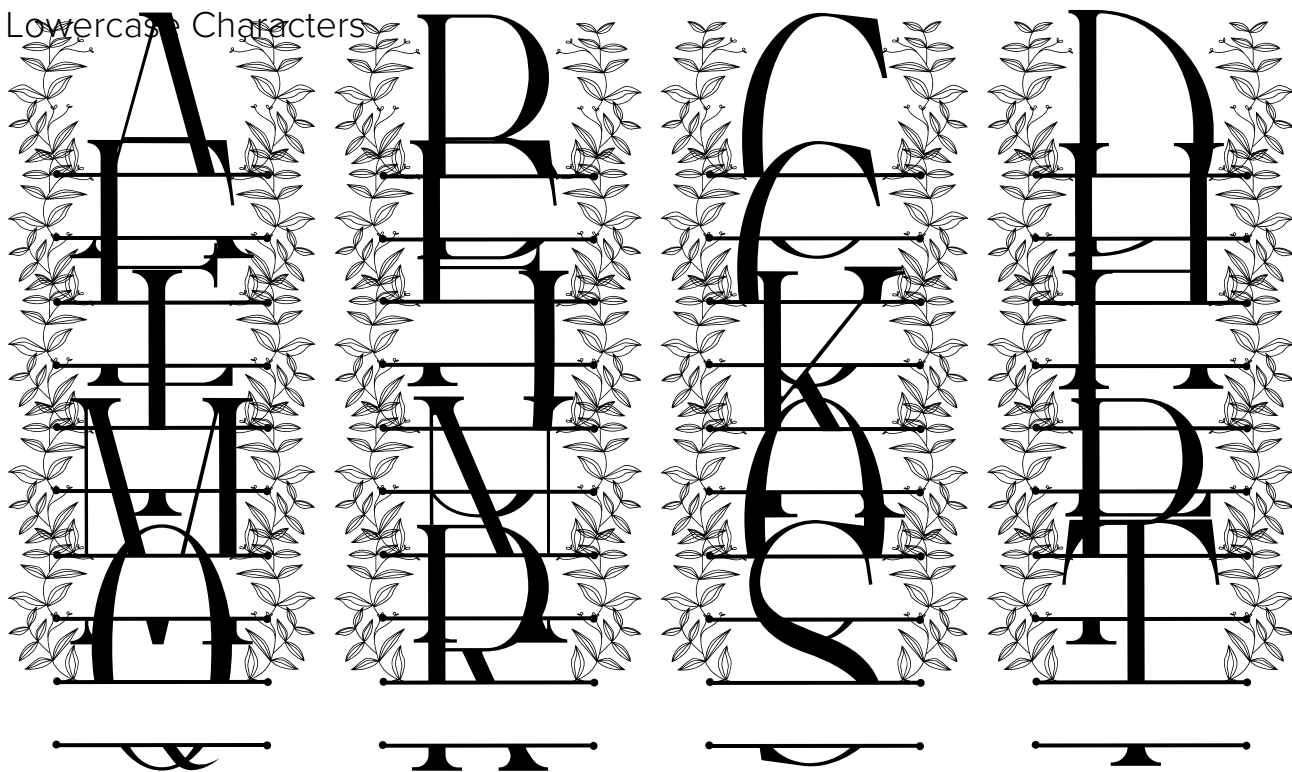

Lowercase Characters