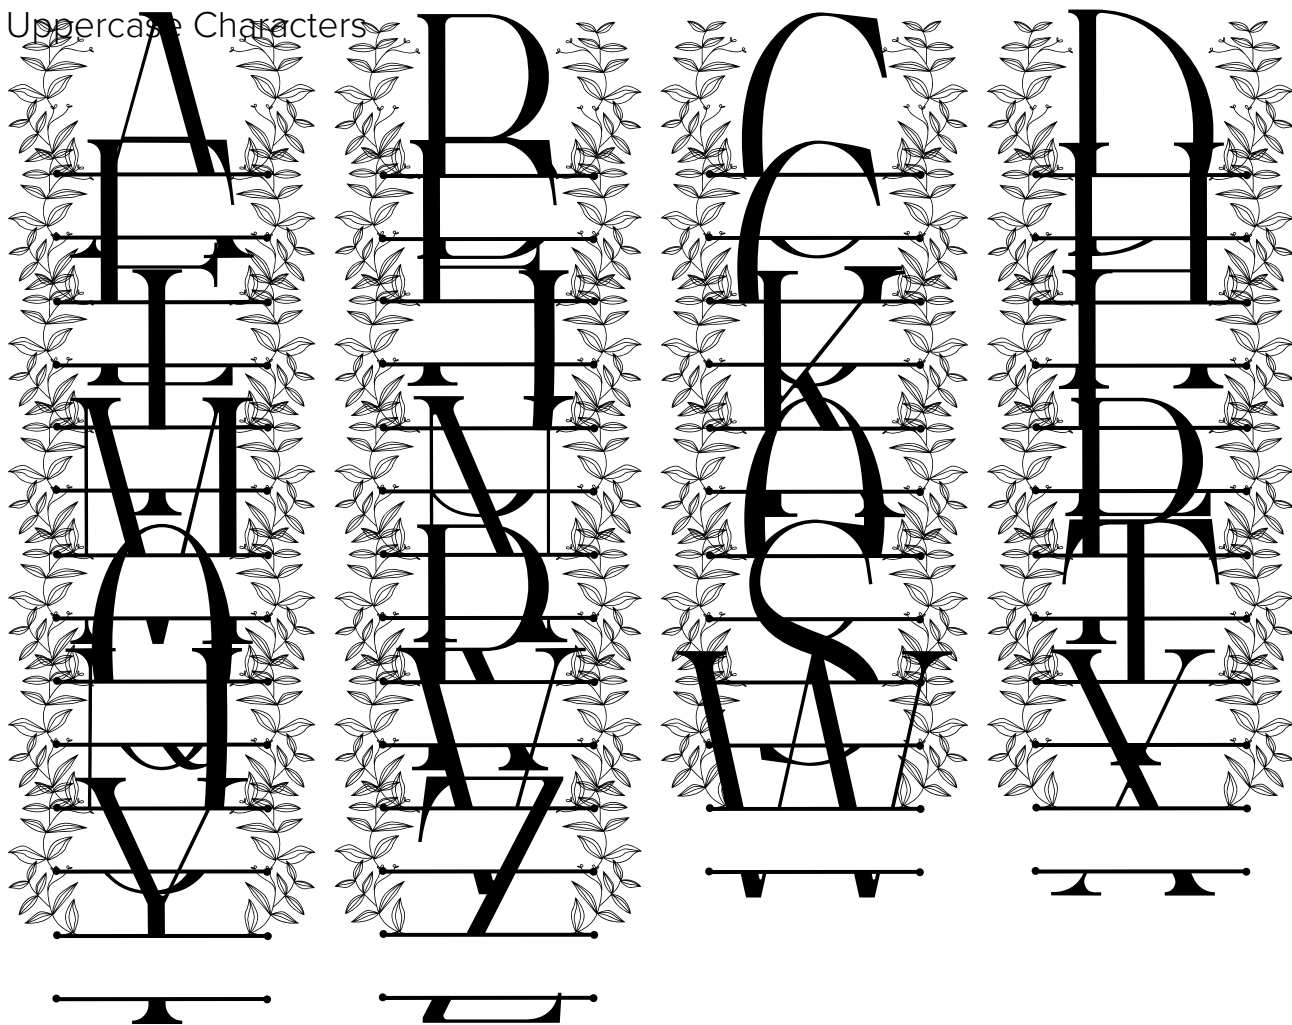

Garden Leaves Line Monogram - Regular

Uppercase Characters