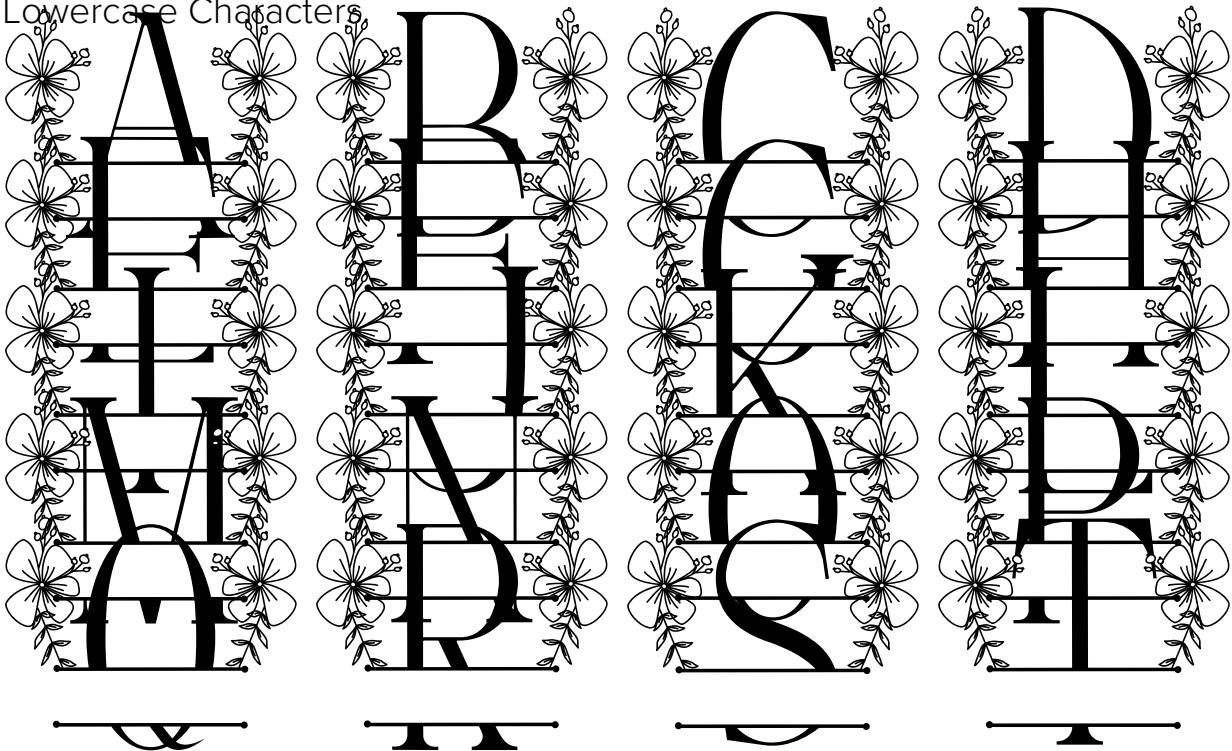

Lowercase Characters