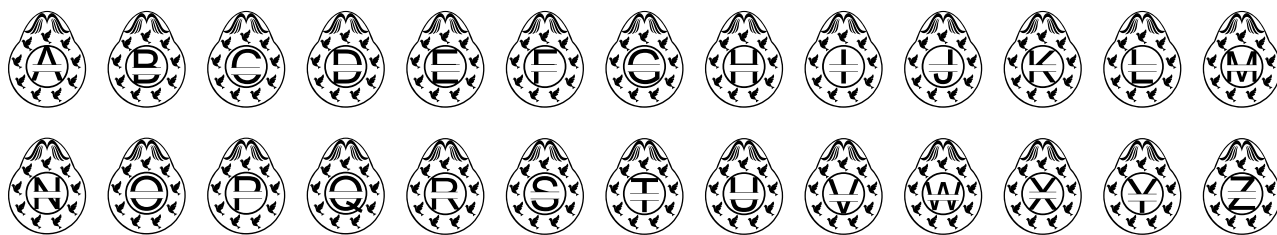

FONT SPECIFICATION

Dove Egg Monogram

Dove Egg - Regular

Uppercase Characters

Lowercase Characters

Numbers

Punctuation and Symbols

All Other Glyphs