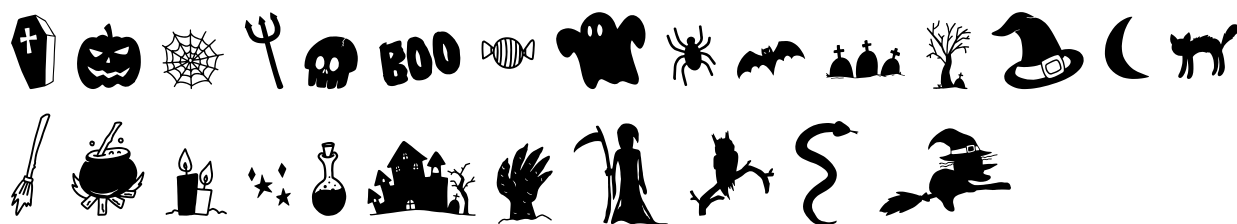

FONT SPECIFICATION

Ghost Story Font Duo

Ghost Story Doodles - Regular

Uppercase Characters

Lowercase Characters

Numbers

Punctuation and Symbols

All Other Glyphs