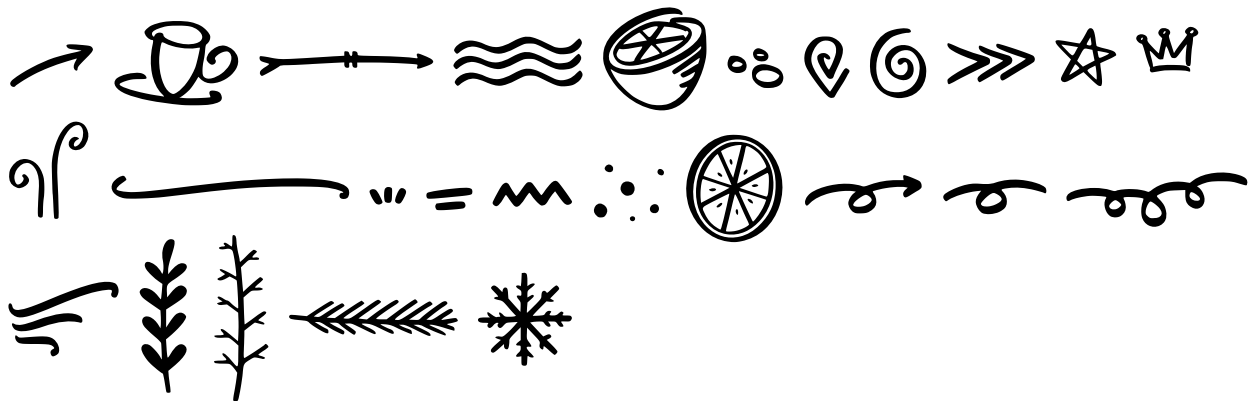

FONT SPECIFICATION

Lemon Farmer

Lemon Farmer Doodle - Regular

Uppercase Characters

Lowercase Characters

Numbers

Punctuation and Symbols

All Other Glyphs