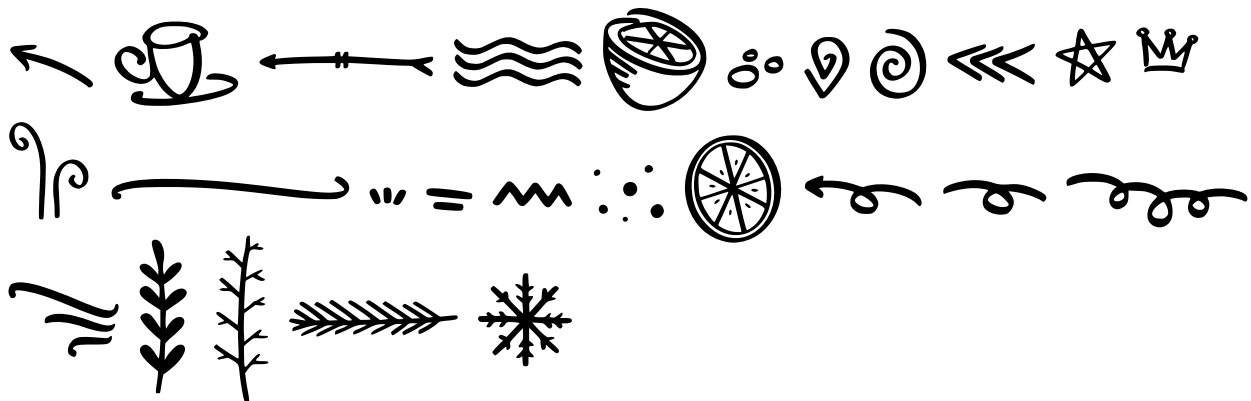

FONT SPECIFICATION

Lemon Farmer

Lemon Farmer Doodle - Regular

Uppercase Characters

Lowercase Characters

Numbers

Punctuation and Symbols

All Other Glyphs