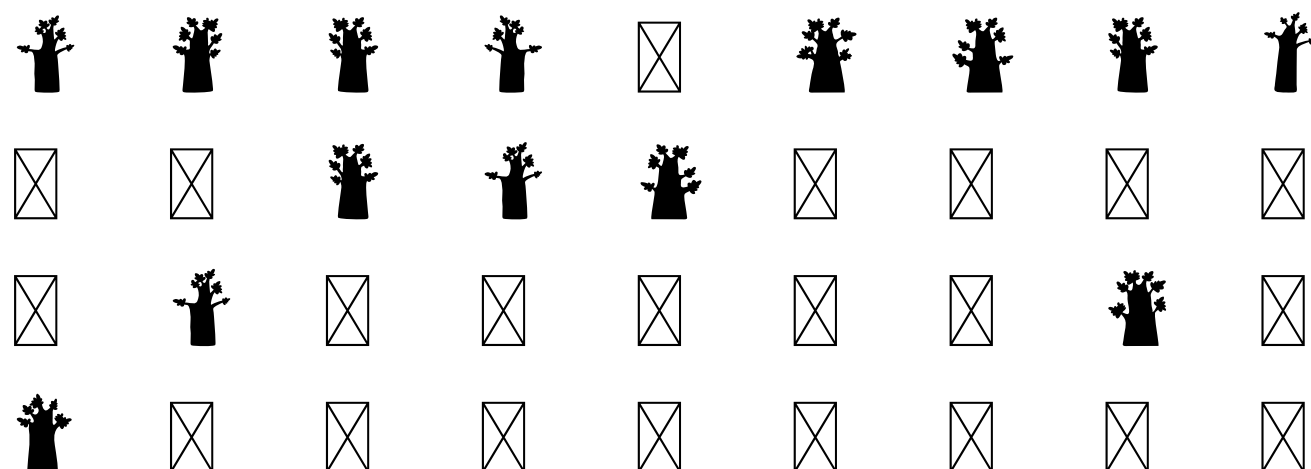

FONT SPECIFICATION

Knock on Wood

Knock On Wood CF - Regular

Uppercase Characters

Lowercase Characters

Numbers

Punctuation and Symbols

All Other Glyphs