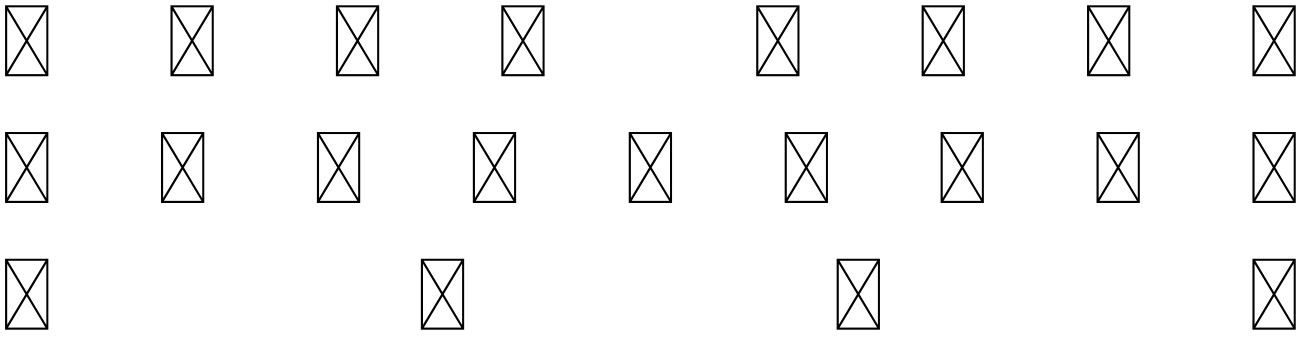

FONT SPECIFICATION

Knock on Wood

Knock On Wood CF - Regular

Uppercase Characters

Lowercase Characters

Numbers

Punctuation and Symbols

All Other Glyphs