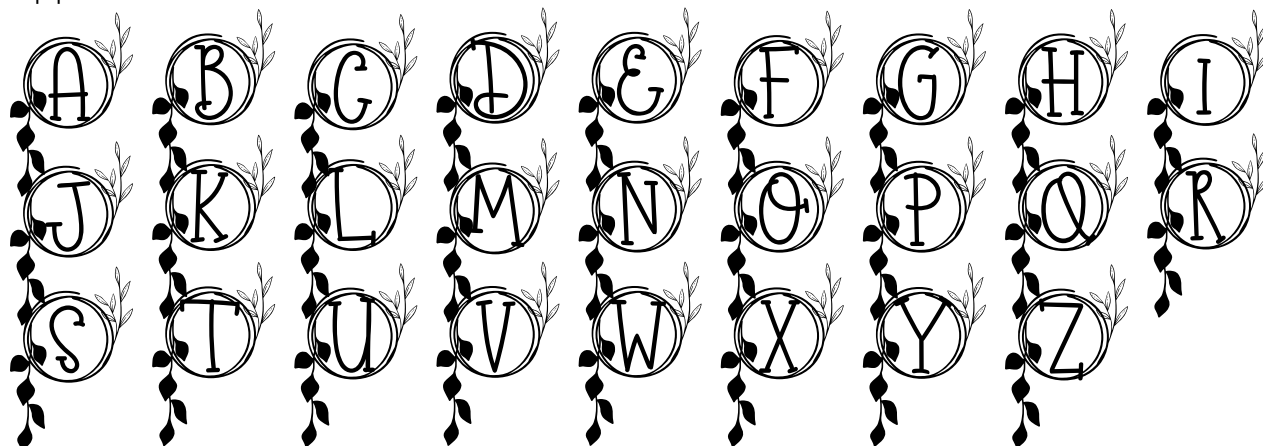

FONT SPECIFICATION

Moonlit Vine Monogram

Moonlit Vine Monogram - Regular

Uppercase Characters

Lowercase Characters

Numbers

Punctuation and Symbols

All Other Glyphs