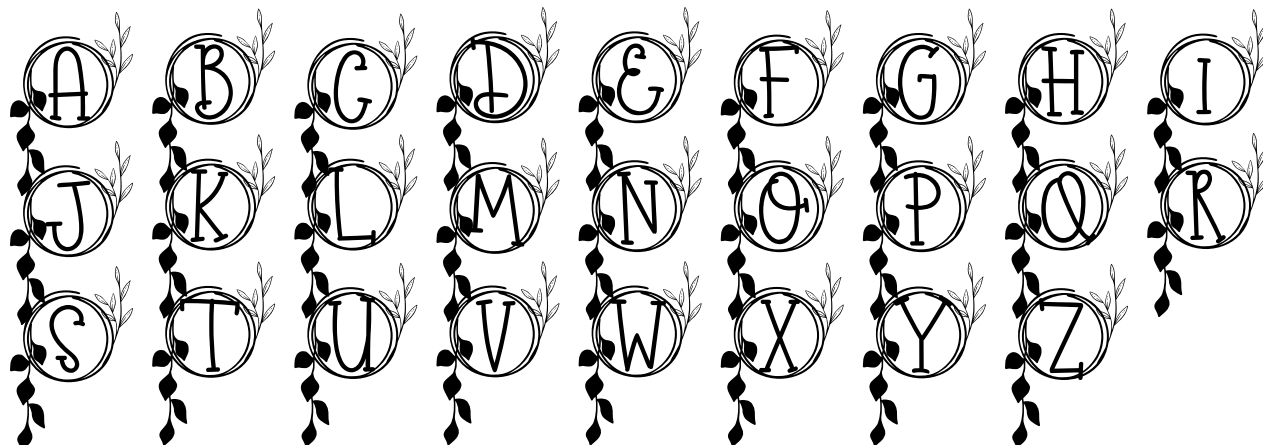

FONT SPECIFICATION

Moonlit Vine Monogram

Moonlit Vine Monogram - Regular

Uppercase Characters

Lowercase Characters

Numbers

Punctuation and Symbols

All Other Glyphs