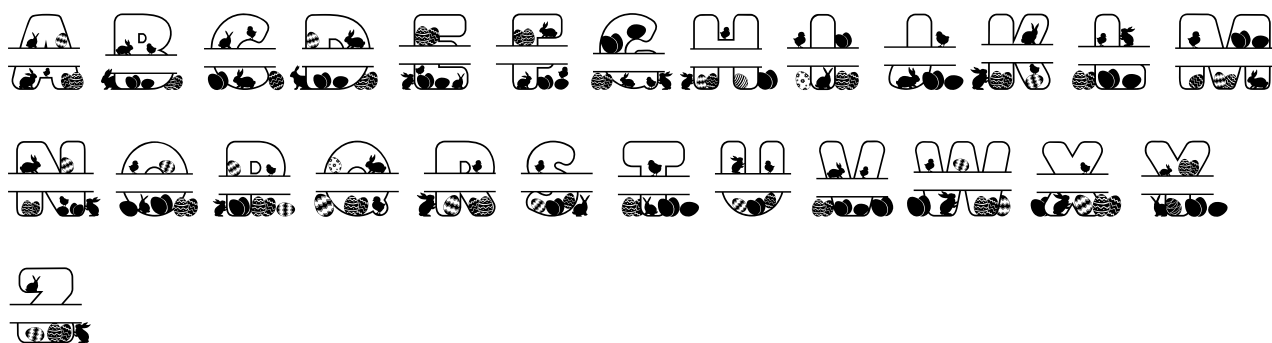

FONT SPECIFICATION

Easter Joy Font Pack

Easter Font for Cricut

Easter Joy Base - Regular

Uppercase Characters

**A B C D E F G H I J K L M
N O P Q R S T U V W X Y Z**

Lowercase Characters

**A B C D E F G H I J K L M
N O P Q R S T U V W X Y Z**

Numbers

0 1 2 3 4 5 6 7 8 9

Punctuation and Symbols

All Other Glyphs

Y

Easter Joy Split - Regular

Uppercase Characters

Lowercase Characters