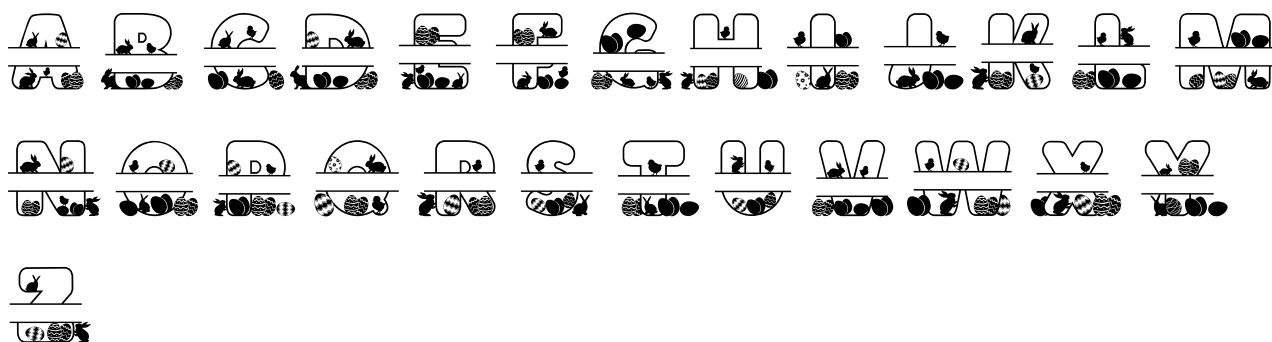

FONT SPECIFICATION

Easter Joy Font Pack

Easter Font for Cricut

Easter Joy Base - Regular

Uppercase Characters

**A B C D E F G H I J K L M
N O P Q R S T U V W X Y Z**

Lowercase Characters

**A B C D E F G H I J K L M
N O P Q R S T U V W X Y Z**

Numbers

0 1 2 3 4 5 6 7 8 9

Punctuation and Symbols

All Other Glyphs

Y

Easter Joy Split - Regular

Uppercase Characters

Lowercase Characters