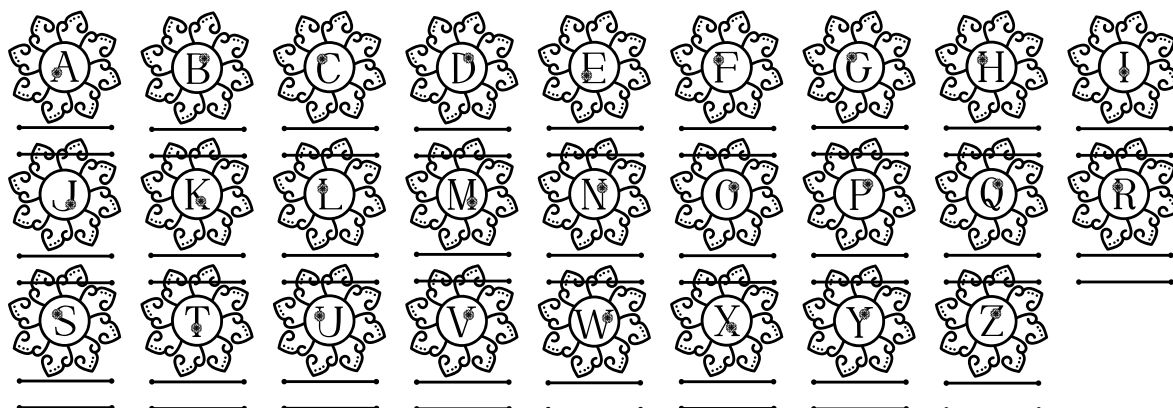

FONT SPECIFICATION

Swirly Mandala Monogram Font

Swirly Mandala Monogram - Regular

Uppercase Characters

Lowercase Characters

Numbers

Punctuation and Symbols

All Other Glyphs

Swirly Mandala Monogram Line - Regular

Uppercase Characters

Lowercase Characters

Numbers

Punctuation and Symbols

All Other Glyphs