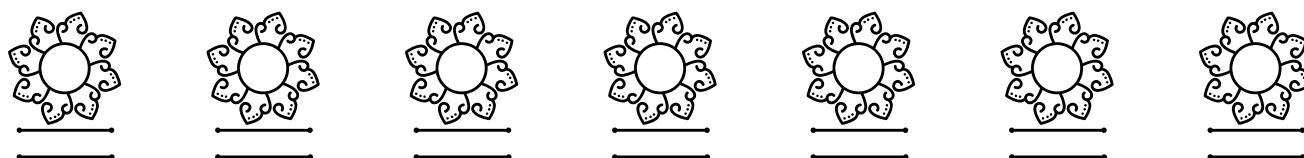

FONT SPECIFICATION

Swirly Mandala Monogram Font

Swirly Mandala Monogram - Regular

Uppercase Characters

Lowercase Characters

Numbers

Punctuation and Symbols

All Other Glyphs

Swirly Mandala Monogram Line - Regular

Uppercase Characters

Lowercase Characters

Numbers

Punctuation and Symbols

All Other Glyphs