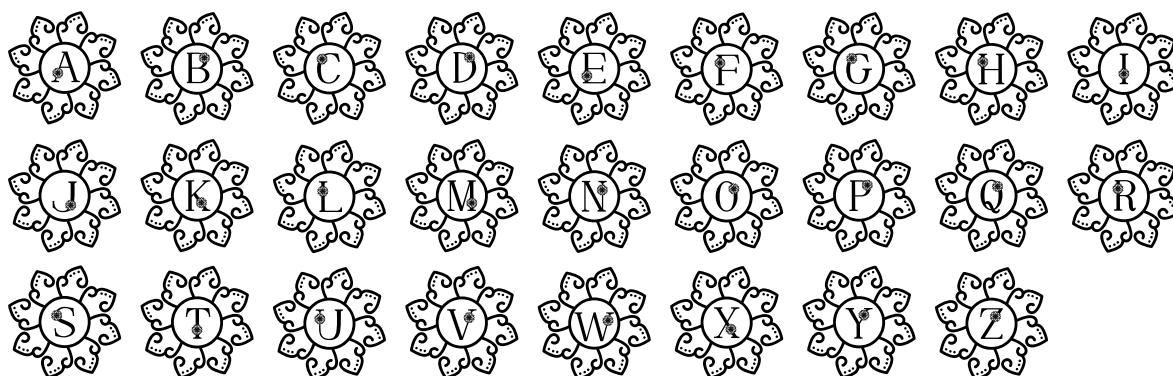

FONT SPECIFICATION

Swirly Mandala Monogram Font

Swirly Mandala Monogram - Regular

Uppercase Characters

Lowercase Characters

Numbers

Punctuation and Symbols

All Other Glyphs

Swirly Mandala Monogram Line - Regular

Uppercase Characters

Lowercase Characters

Numbers

Punctuation and Symbols

All Other Glyphs