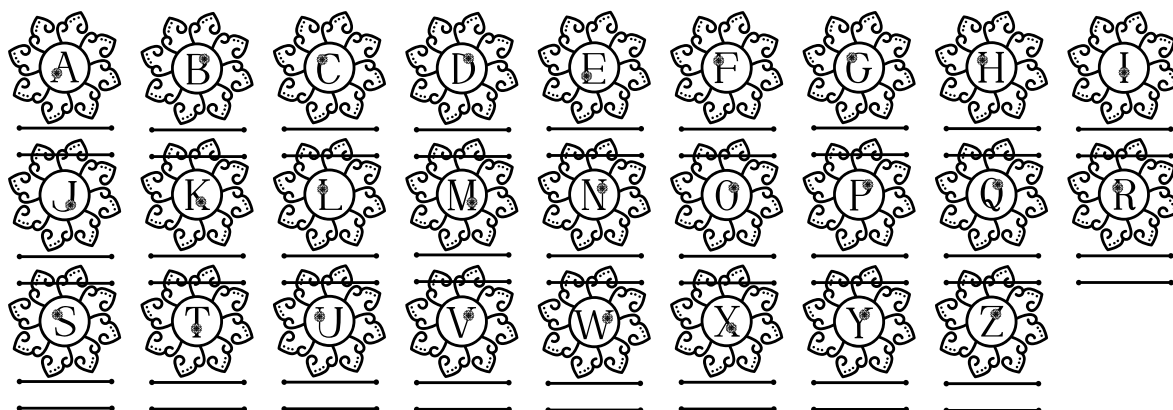

FONT SPECIFICATION

Swirly Mandala Monogram Font

Swirly Mandala Monogram - Regular

Uppercase Characters

Lowercase Characters

Numbers

Punctuation and Symbols

All Other Glyphs

Swirly Mandala Monogram Line - Regular

Uppercase Characters

Lowercase Characters

Numbers

Punctuation and Symbols

All Other Glyphs