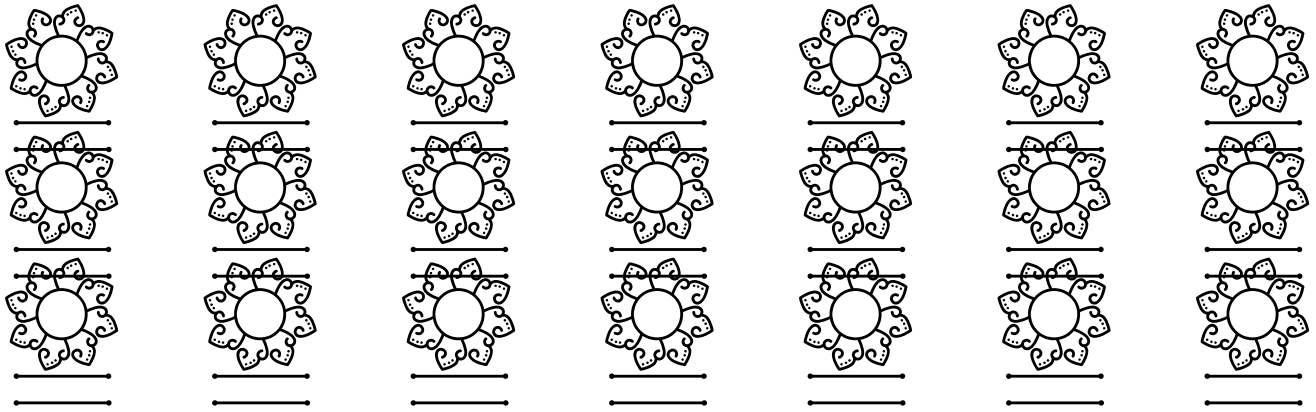

FONT SPECIFICATION

Swirly Mandala Monogram Font

Swirly Mandala Monogram - Regular

Uppercase Characters

Lowercase Characters

Numbers

Punctuation and Symbols

All Other Glyphs

Swirly Mandala Monogram Line - Regular

Uppercase Characters

Lowercase Characters

Numbers

Punctuation and Symbols

All Other Glyphs