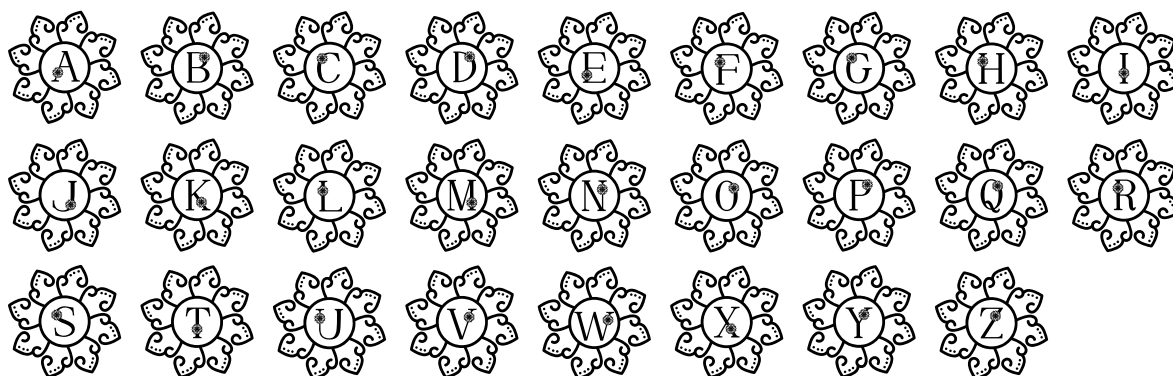

FONT SPECIFICATION

Swirly Mandala Monogram Font

Swirly Mandala Monogram - Regular

Uppercase Characters

Lowercase Characters

Numbers

Punctuation and Symbols

All Other Glyphs

Swirly Mandala Monogram Line - Regular

Uppercase Characters

Lowercase Characters

Numbers

Punctuation and Symbols

All Other Glyphs