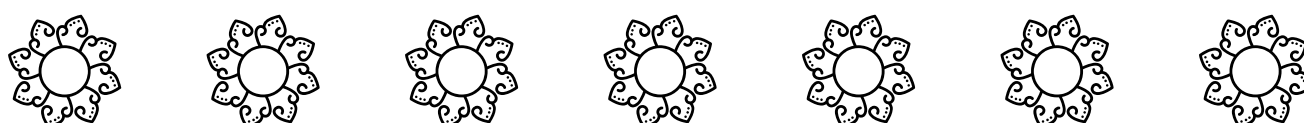

FONT SPECIFICATION

Swirly Mandala Monogram Font

Swirly Mandala Monogram - Regular

Uppercase Characters

Lowercase Characters

Numbers

Punctuation and Symbols

All Other Glyphs

Swirly Mandala Monogram Line - Regular

Uppercase Characters

Lowercase Characters

Numbers

Punctuation and Symbols

All Other Glyphs