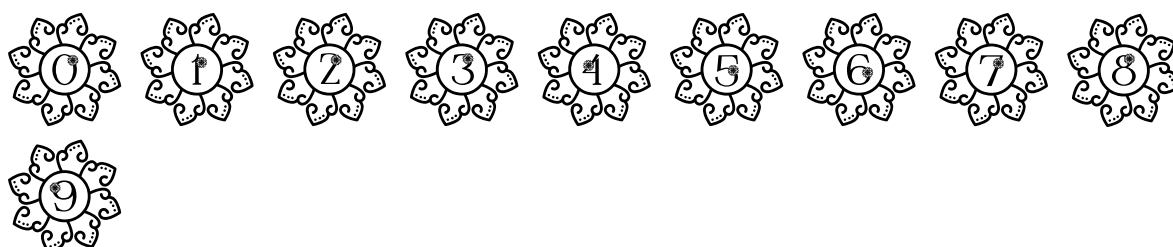

FONT SPECIFICATION

Swirly Mandala Monogram Font

Swirly Mandala Monogram - Regular

Uppercase Characters

Lowercase Characters

Numbers

Punctuation and Symbols

All Other Glyphs

Swirly Mandala Monogram Line - Regular

Uppercase Characters

Lowercase Characters

Numbers

Punctuation and Symbols

All Other Glyphs