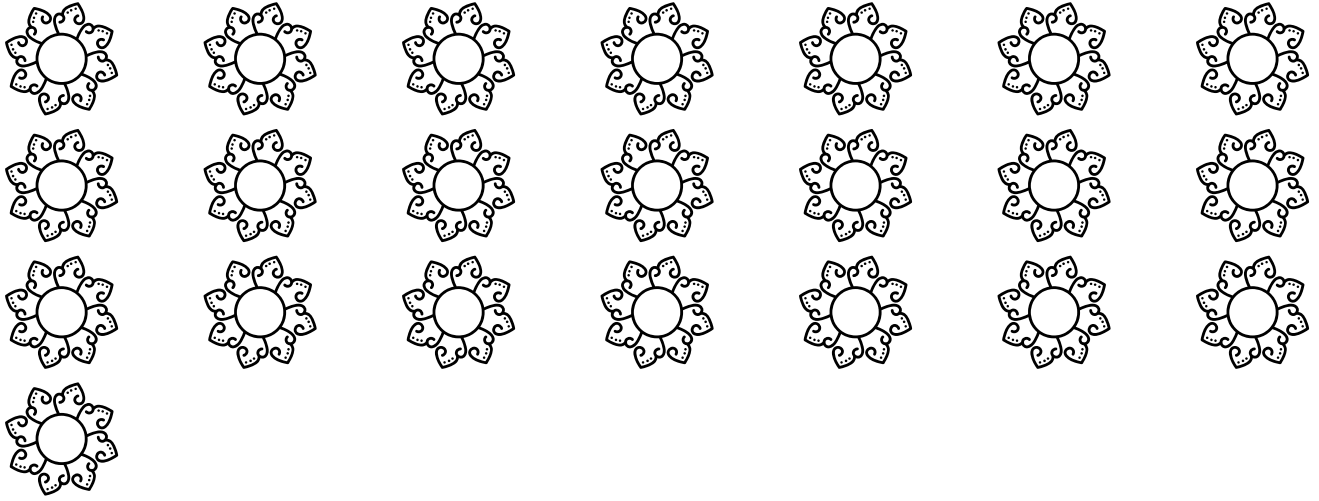

FONT SPECIFICATION

Swirly Mandala Monogram Font

Swirly Mandala Monogram - Regular

Uppercase Characters

Lowercase Characters

Numbers

Punctuation and Symbols

All Other Glyphs

Swirly Mandala Monogram Line - Regular

Uppercase Characters

Lowercase Characters

Numbers

Punctuation and Symbols

All Other Glyphs