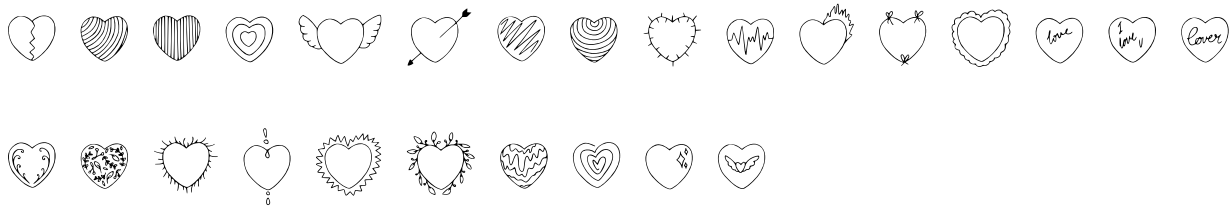

FONT SPECIFICATION

Heart doodles font

Heart Doodles - Regular

Uppercase Characters

Lowercase Characters

Numbers

Punctuation and Symbols

All Other Glyphs