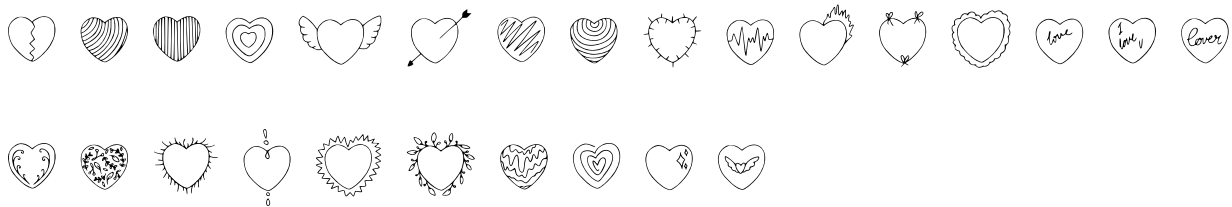

FONT SPECIFICATION

Heart doodles font

Heart Doodles - Regular

Uppercase Characters

Lowercase Characters

Numbers

Punctuation and Symbols

All Other Glyphs