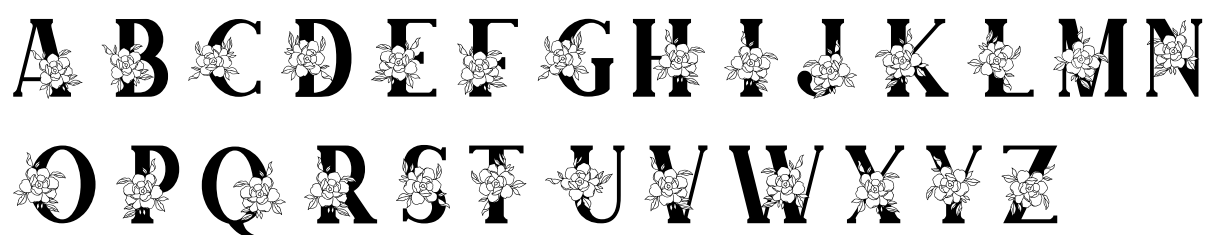

FONT SPECIFICATION

Adenium Monogram

Adenium Monogram - Regular

Uppercase Characters

Lowercase Characters

Numbers

Punctuation and Symbols

All Other Glyphs