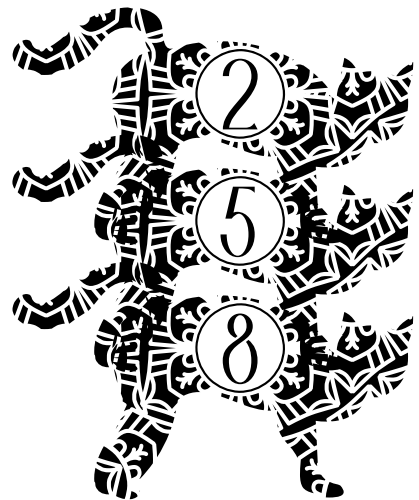

FONT SPECIFICATION

Sneaky Cat Mandala Monogram Font

Sneaky Cat Mandala Monogram - Regular

Uppercase Characters

Lowercase Characters

Numbers

Punctuation and Symbols

All Other Glyphs