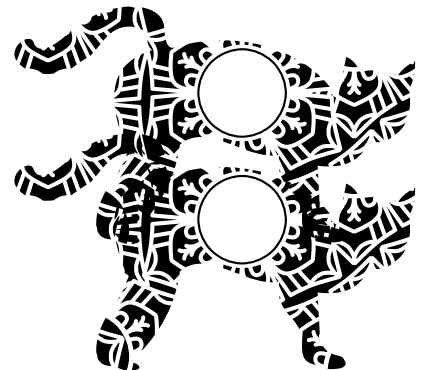

FONT SPECIFICATION

Sneaky Cat Mandala Monogram Font

Sneaky Cat Mandala Monogram - Regular

Uppercase Characters

Lowercase Characters

Numbers

Punctuation and Symbols

All Other Glyphs