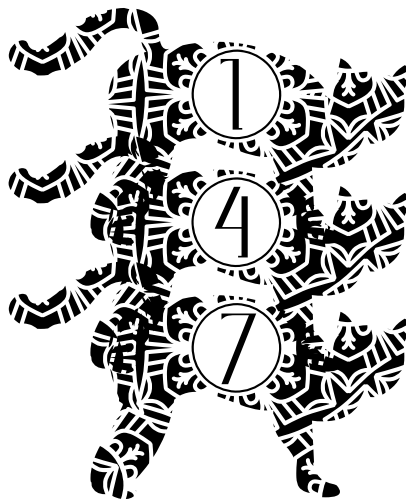

FONT SPECIFICATION

Sneaky Cat Mandala Monogram Font

Sneaky Cat Mandala Monogram - Regular

Uppercase Characters

Lowercase Characters

Numbers

Punctuation and Symbols

All Other Glyphs