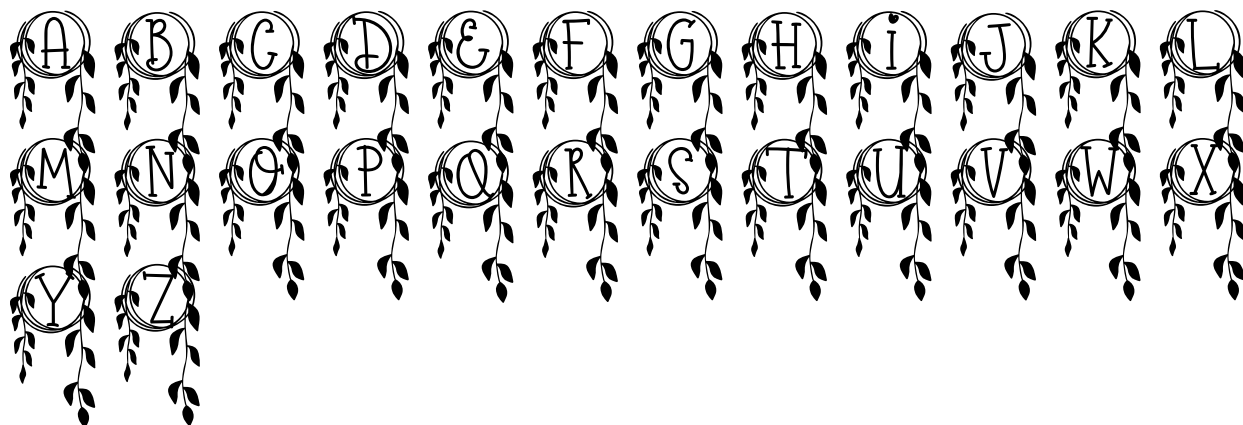

FONT SPECIFICATION

Rustic Round Monogram

Rustic Round Monogram - Regular

Uppercase Characters

Lowercase Characters

Numbers

Punctuation and Symbols

All Other Glyphs