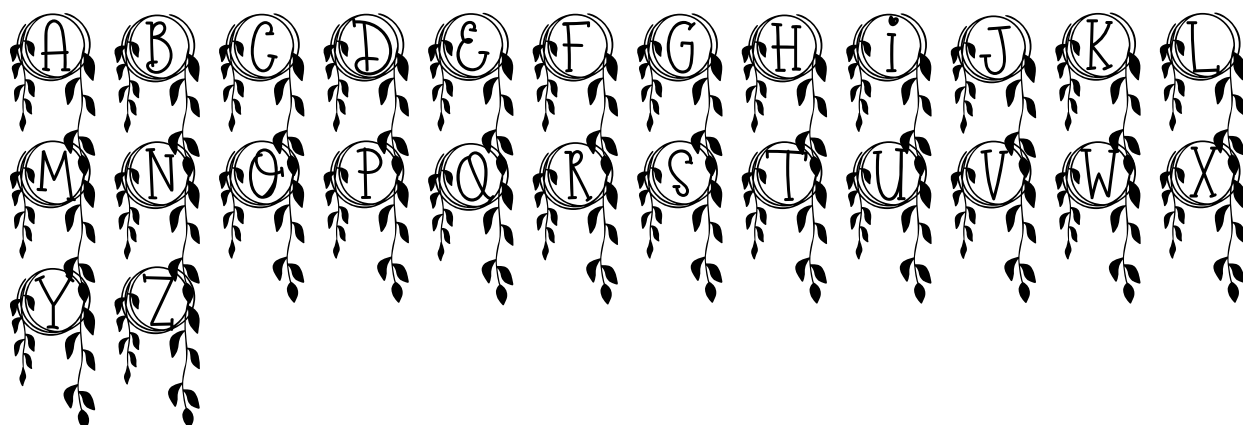

FONT SPECIFICATION

Rustic Round Monogram

Rustic Round Monogram - Regular

Uppercase Characters

Lowercase Characters

Numbers

Punctuation and Symbols

All Other Glyphs