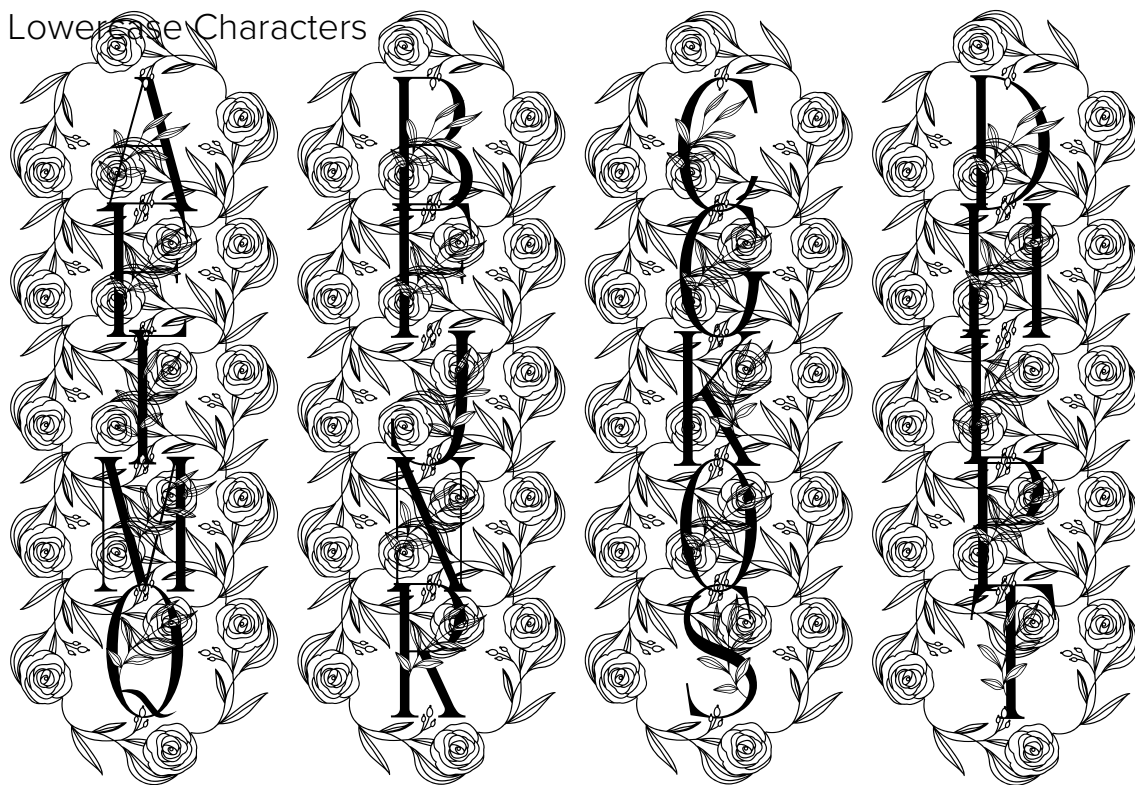

FONT SPECIFICATION

Rose Leaves Monogram

Rose Leaves Monogram - Regular

Uppercase Characters

Lowercase Characters

Numbers

Punctuation and Symbols

All Other Glyphs