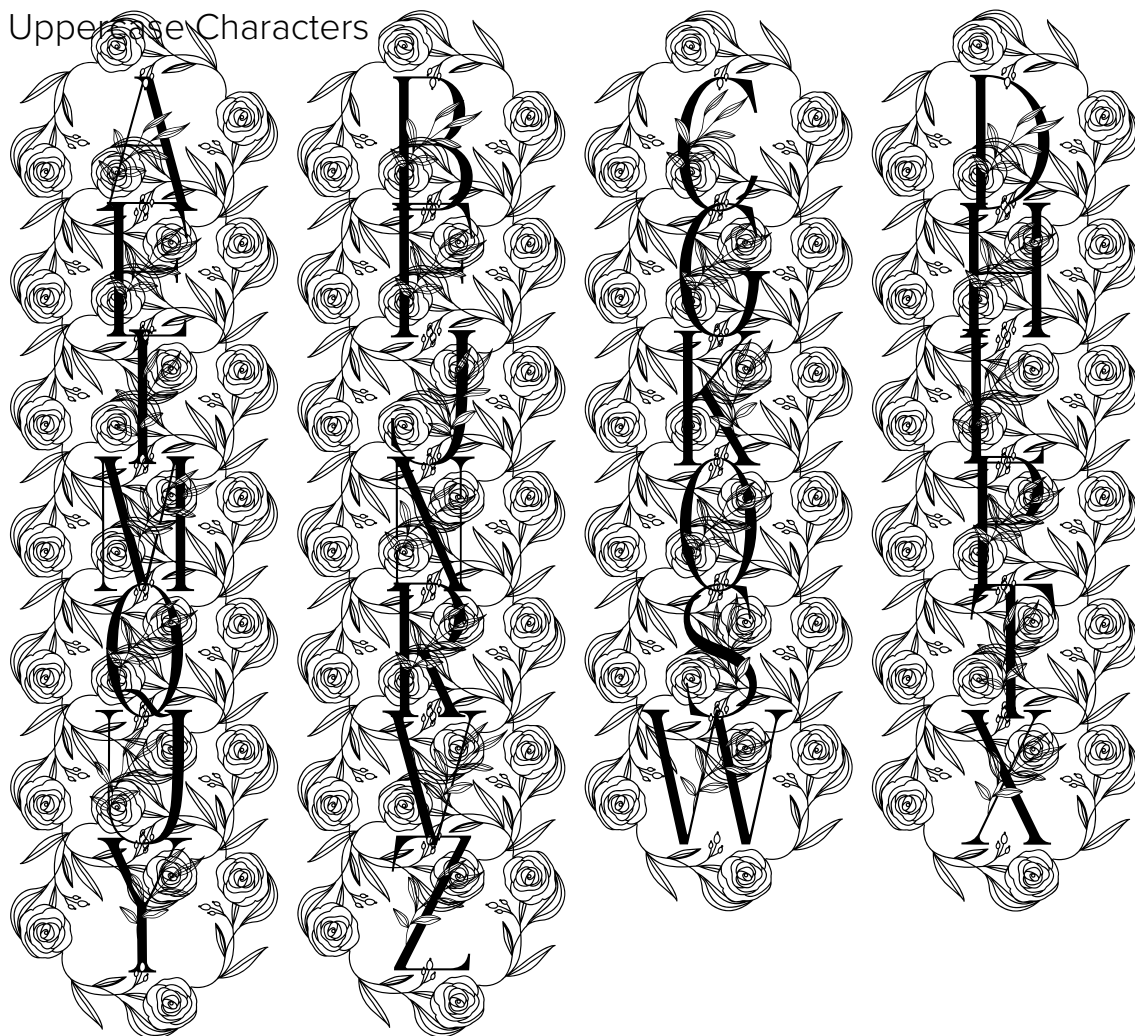

FONT SPECIFICATION

Rose Leaves Monogram

Rose Leaves Monogram - Regular

Uppercase Characters

Lowercase Characters

Numbers

Punctuation and Symbols

All Other Glyphs