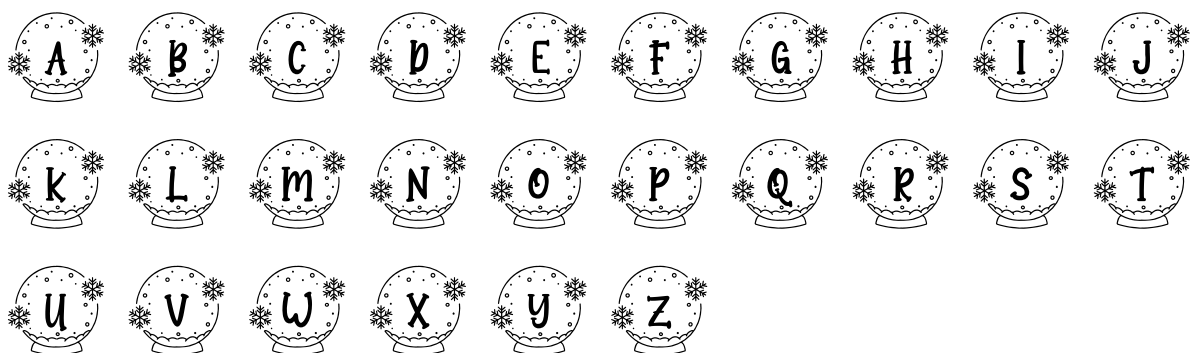

FONT SPECIFICATION

Snowy Christmas Monogram

Snowy Christmas Monogram - Regular

Uppercase Characters

Lowercase Characters

Numbers

Punctuation and Symbols

All Other Glyphs