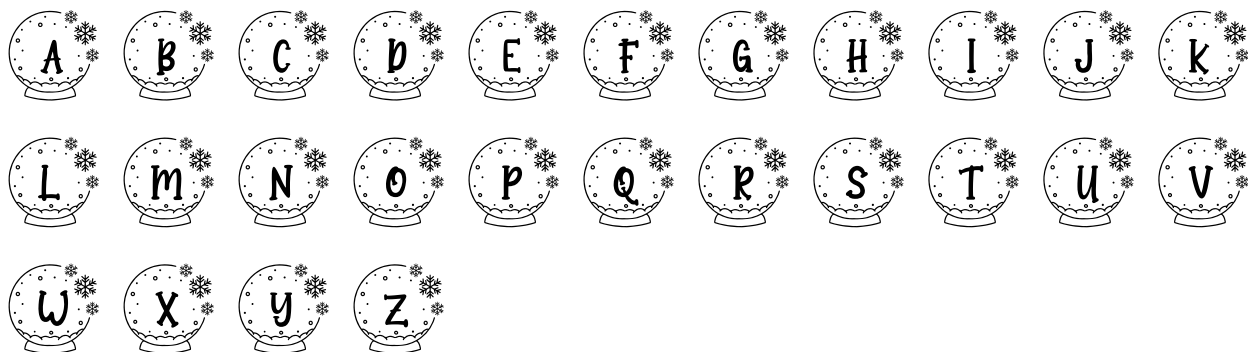

FONT SPECIFICATION

Snowy Christmas Monogram

Snowy Christmas Monogram - Regular

Uppercase Characters

Lowercase Characters

Numbers

Punctuation and Symbols

All Other Glyphs