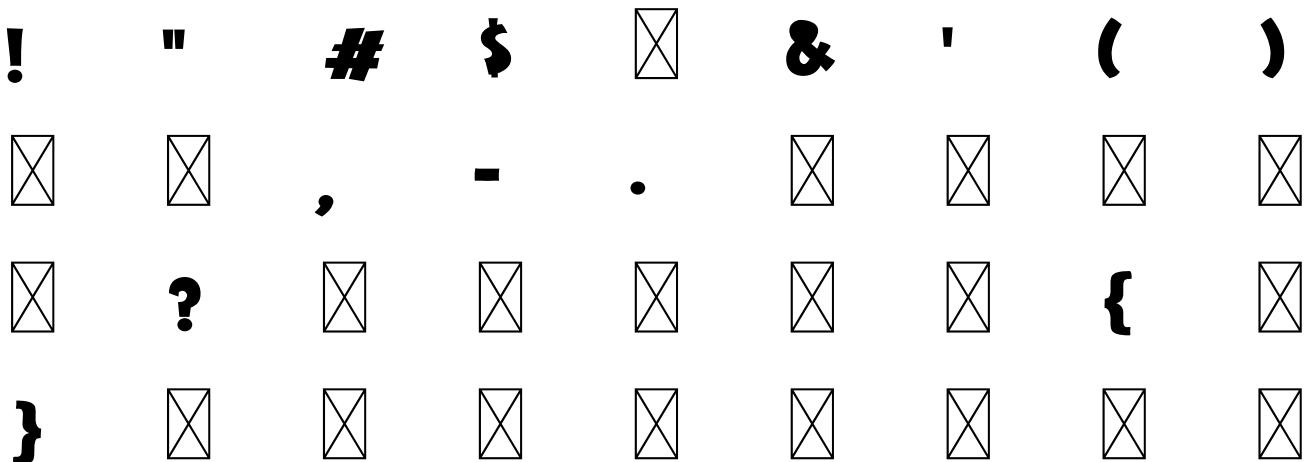

FONT SPECIFICATION

I Pine For You Color Font

I Pine For You CF - Regular

Uppercase Characters

Lowercase Characters

A B C D E F G H I J K L M N O P Q
R S T U V W X Y Z

Numbers

Punctuation and Symbols