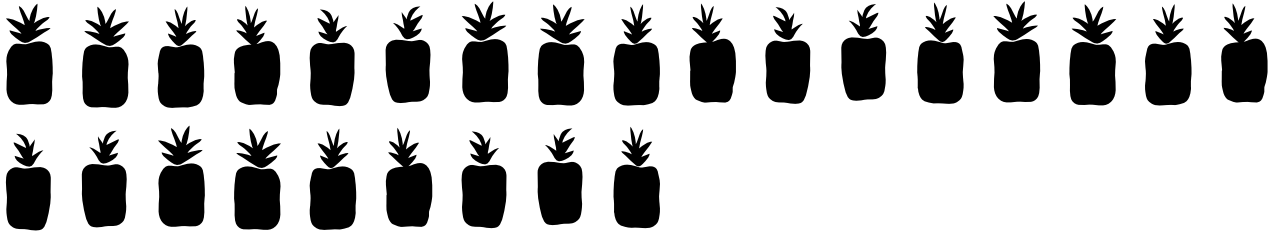

FONT SPECIFICATION

I Pine For You Color Font

I Pine For You CF - Regular

Uppercase Characters

Lowercase Characters

A B C D E F G H I J K L M N O P Q
R S T U V W X Y Z

Numbers

Punctuation and Symbols