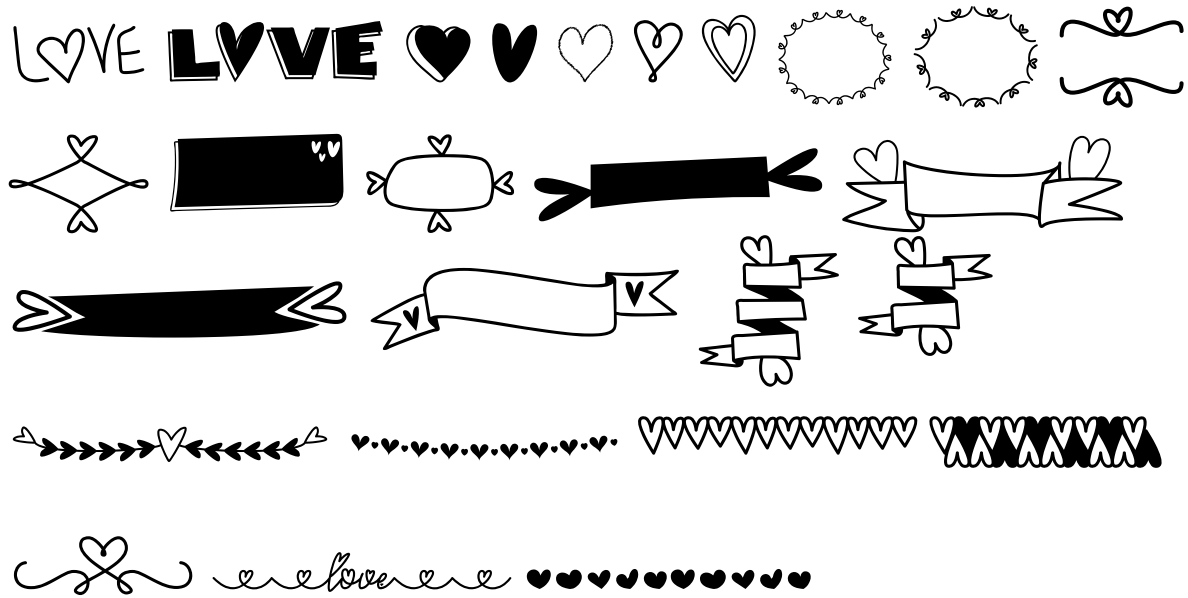

FONT SPECIFICATION

MF Heart Stuff

MF Heart Stuff - Regular

Uppercase Characters

Lowercase Characters

Numbers

Punctuation and Symbols

All Other Glyphs