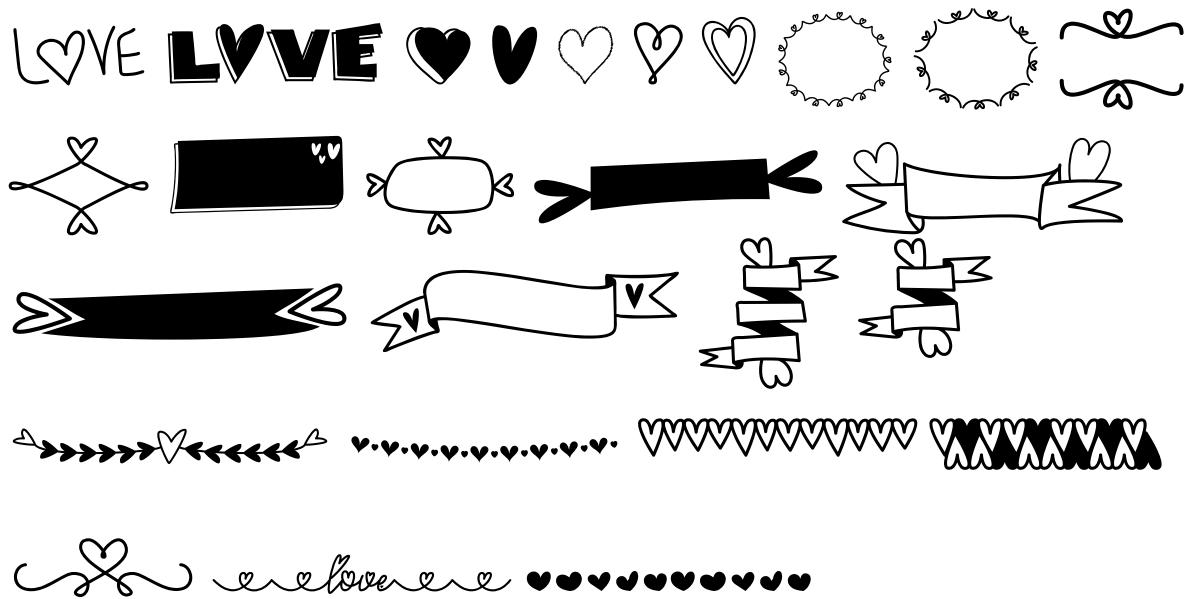

FONT SPECIFICATION

MF Heart Stuff

MF Heart Stuff - Regular

Uppercase Characters

Lowercase Characters

Numbers

Punctuation and Symbols

All Other Glyphs