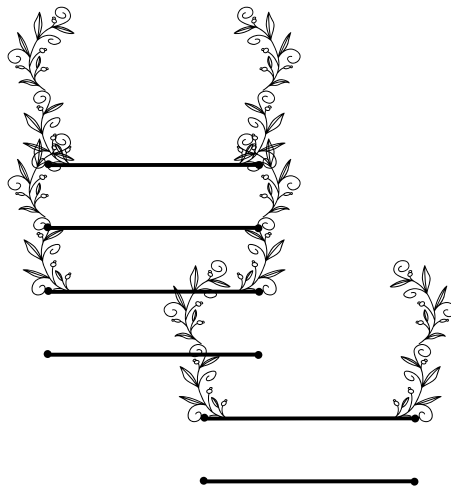

FONT SPECIFICATION

Swirl Buds Line Monogram Font

Swirl Buds Line Monogram - Regular

Uppercase Characters

Lowercase Characters

Numbers

Punctuation and Symbols

All Other Glyphs