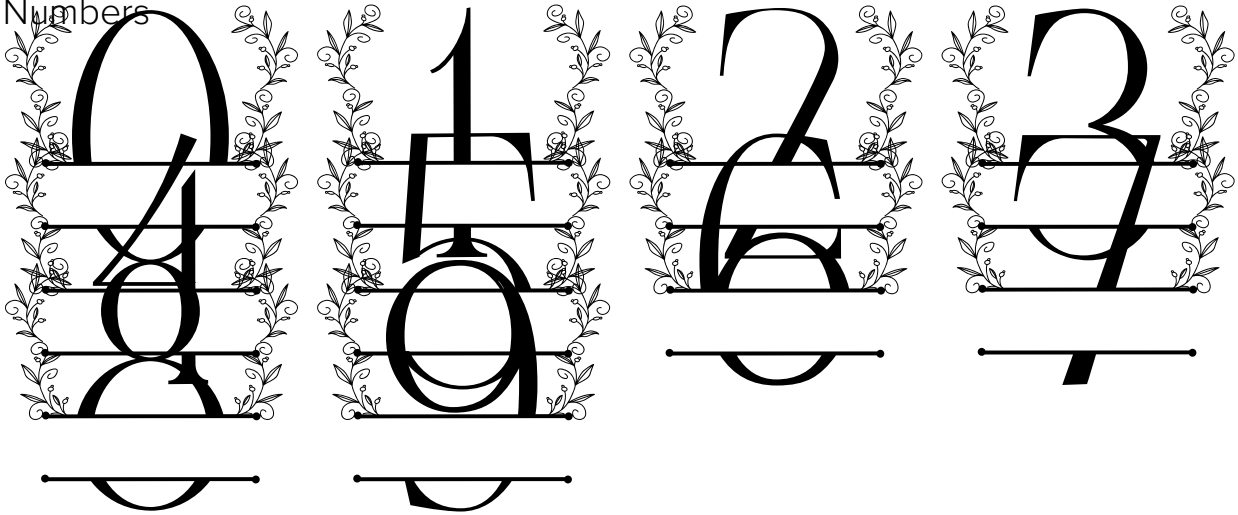

FONT SPECIFICATION

Swirl Buds Line Monogram Font

Swirl Buds Line Monogram - Regular

Uppercase Characters

Lowercase Characters

Numbers

Punctuation and Symbols

All Other Glyphs