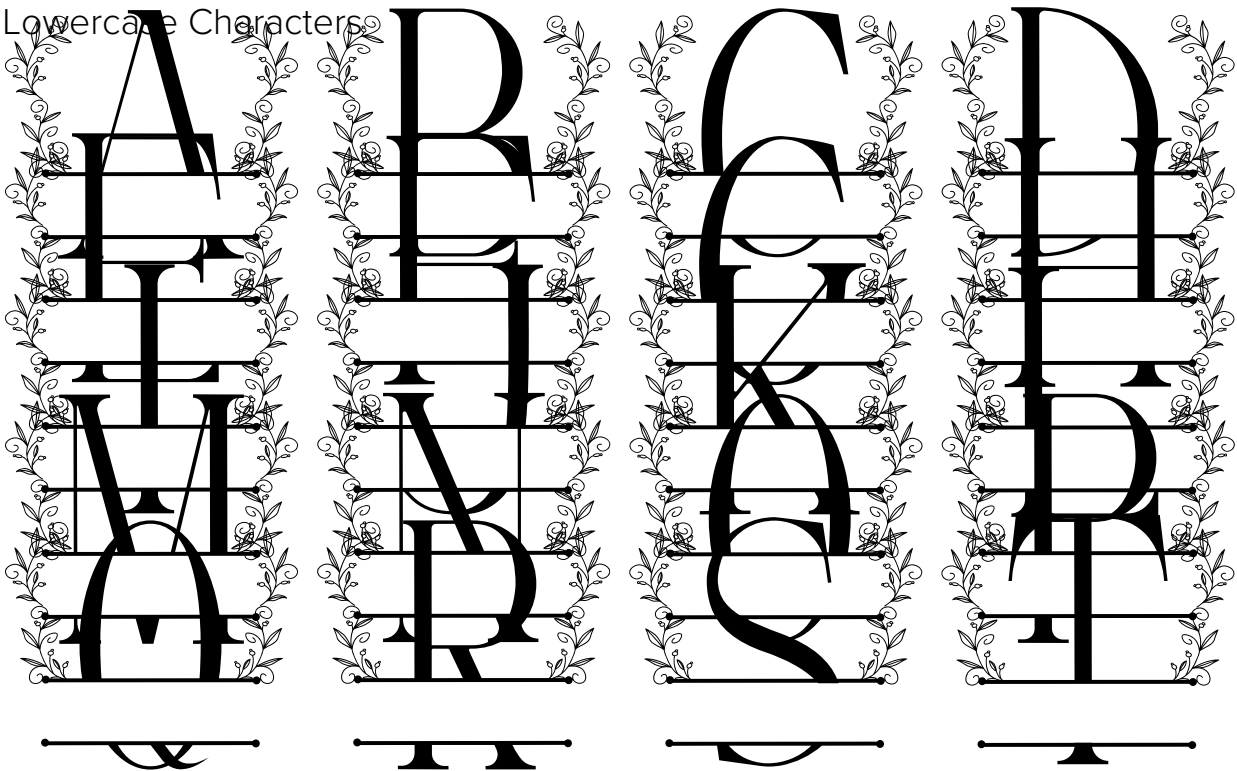

FONT SPECIFICATION

Swirl Buds Line Monogram Font

Swirl Buds Line Monogram - Regular

Uppercase Characters

Lowercase Characters

Numbers

Punctuation and Symbols

All Other Glyphs