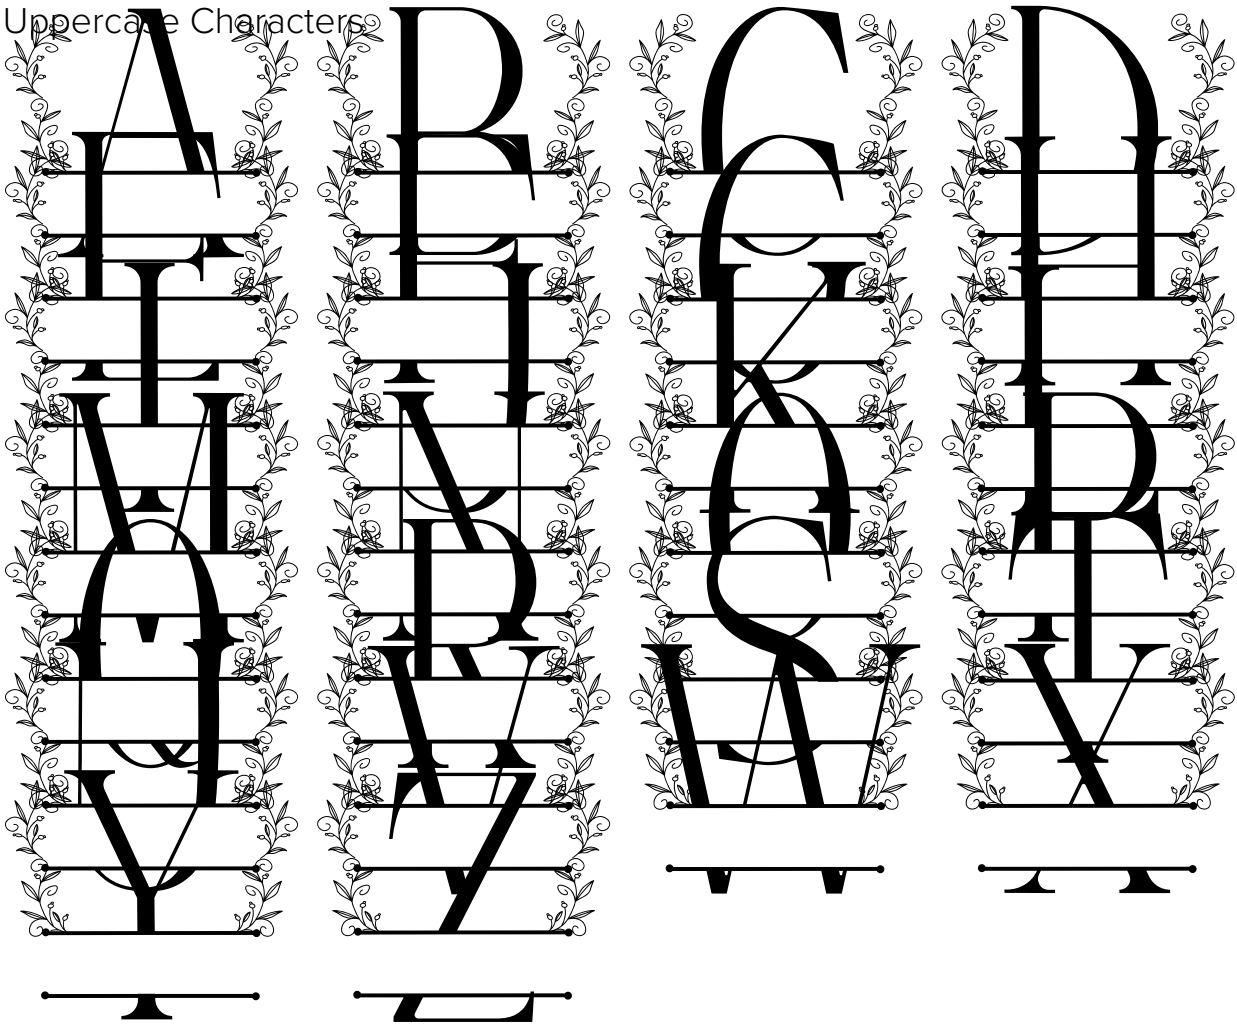

FONT SPECIFICATION

Swirl Buds Line Monogram Font

Swirl Buds Line Monogram - Regular

Uppercase Characters

Lowercase Characters

Numbers

Punctuation and Symbols

All Other Glyphs