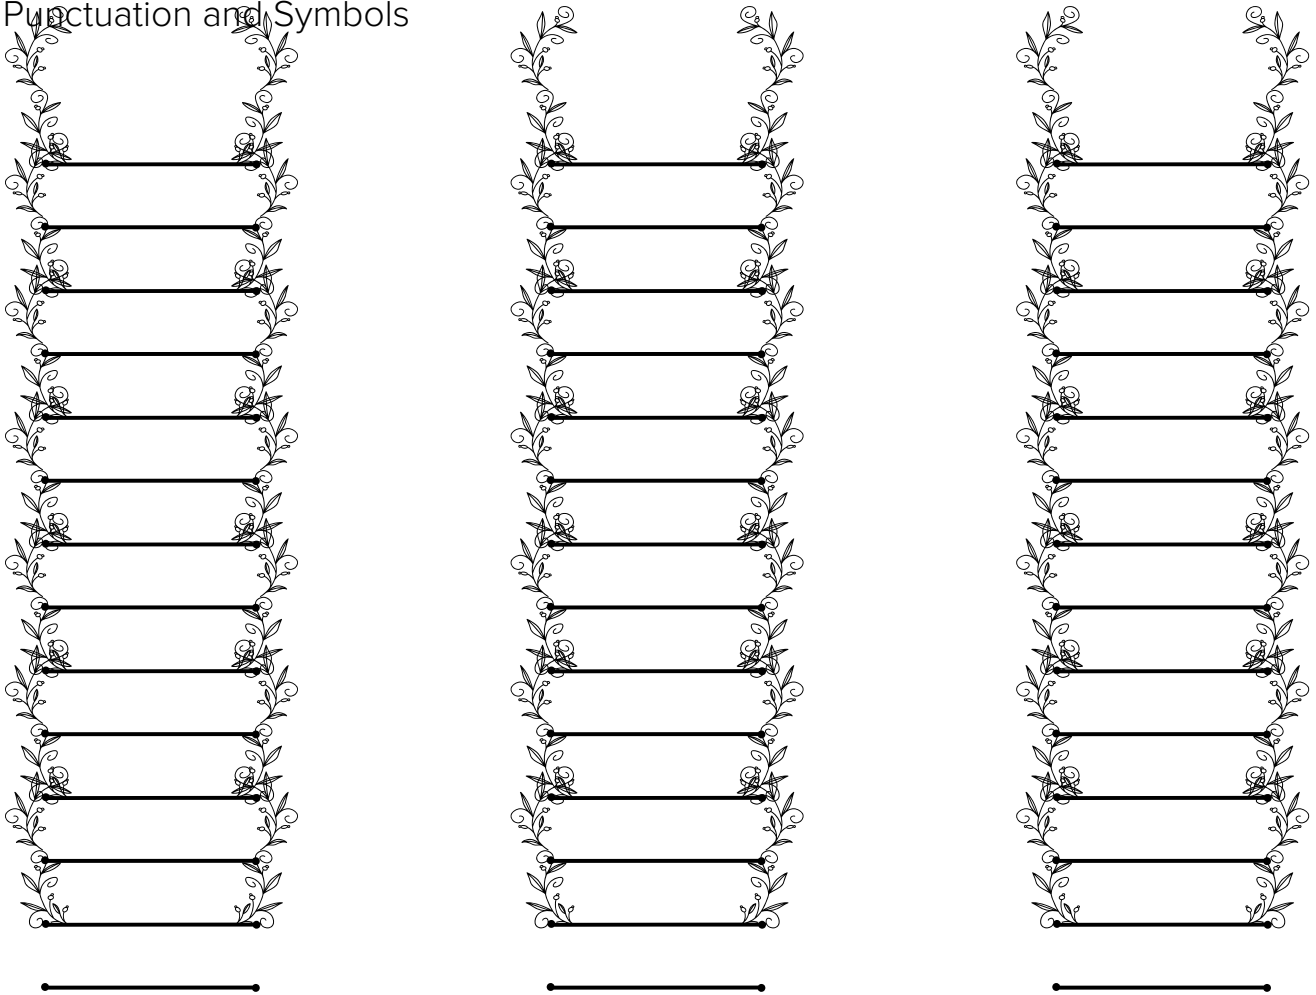

FONT SPECIFICATION

Swirl Buds Line Monogram Font

Swirl Buds Line Monogram - Regular

Uppercase Characters

Lowercase Characters

Numbers

Punctuation and Symbols

All Other Glyphs