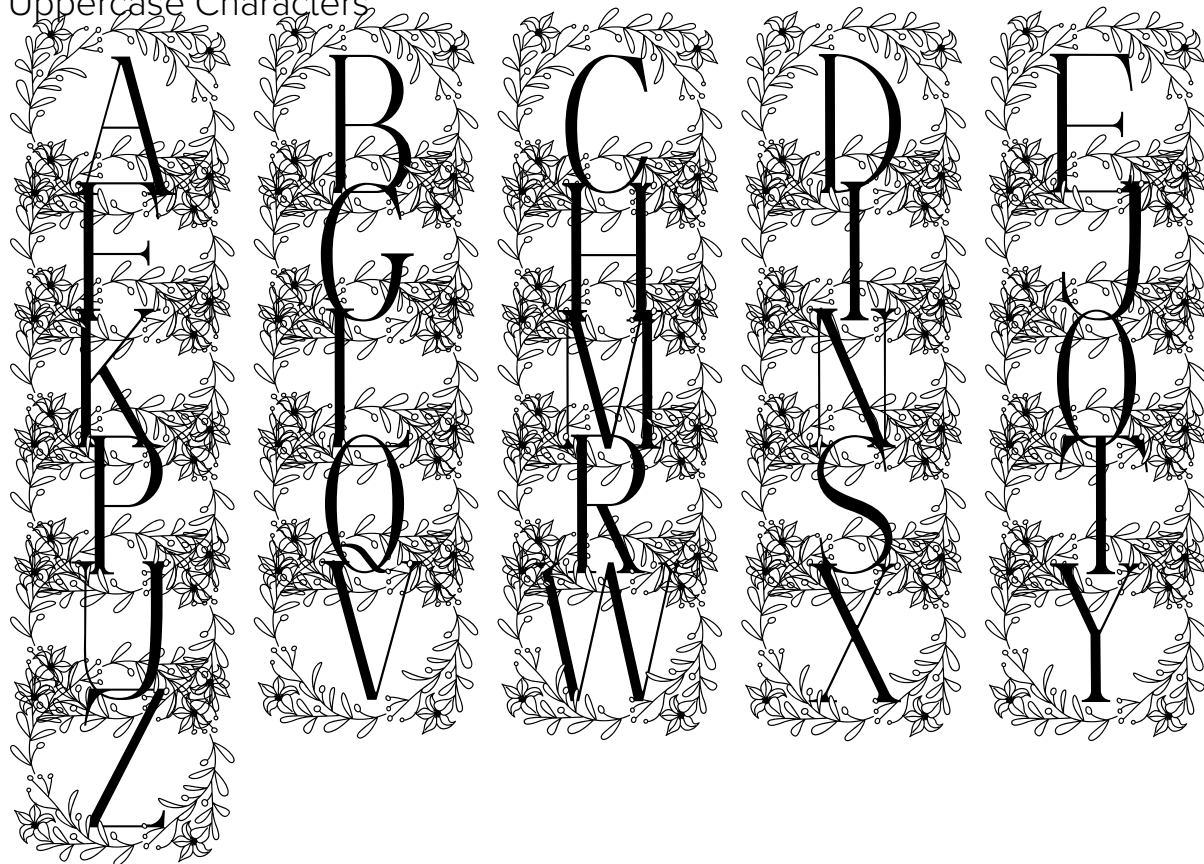

FONT SPECIFICATION

Square Lily Floral Monogram

Square Lily Floral Monogram - Regular

Uppercase Characters

Lowercase Characters

Numbers

Punctuation and Symbols

All Other Glyphs