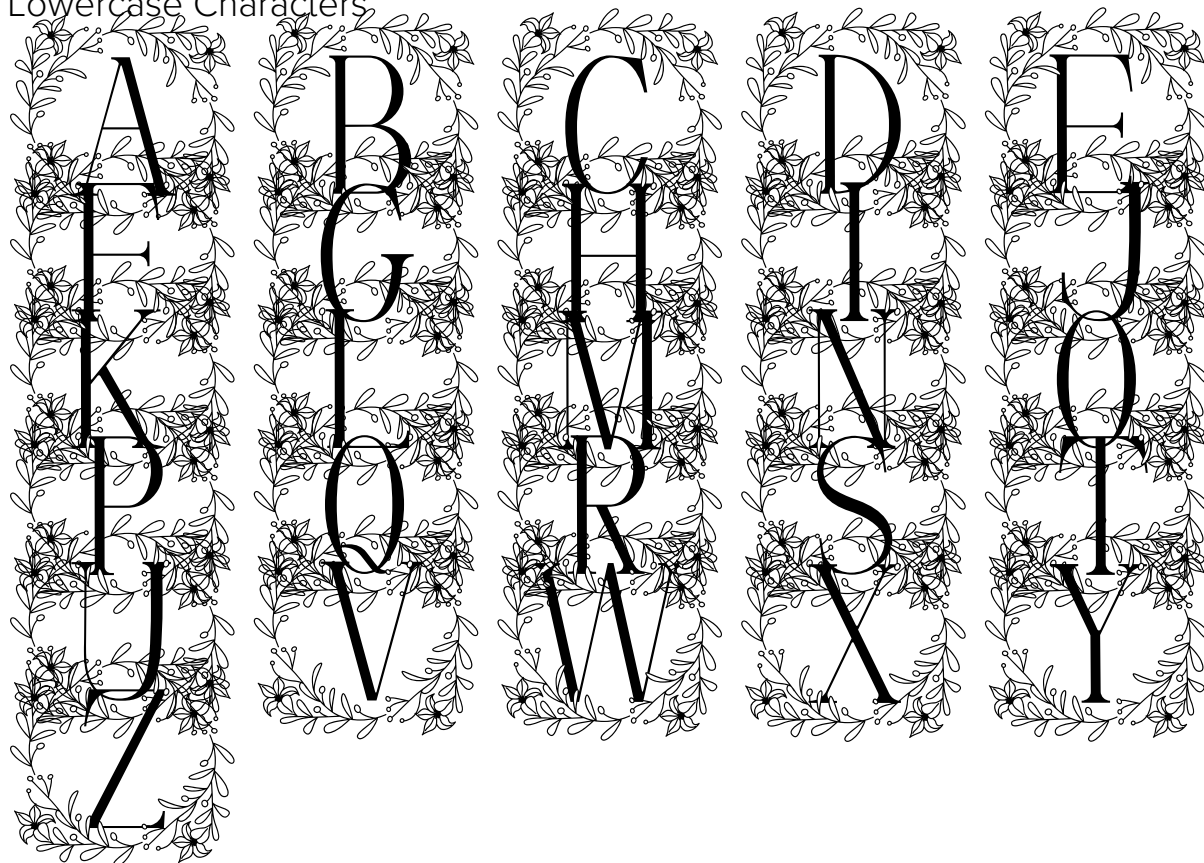

FONT SPECIFICATION

Square Lily Floral Monogram

Square Lily Floral Monogram - Regular

Uppercase Characters

Lowercase Characters

Numbers

Punctuation and Symbols

All Other Glyphs