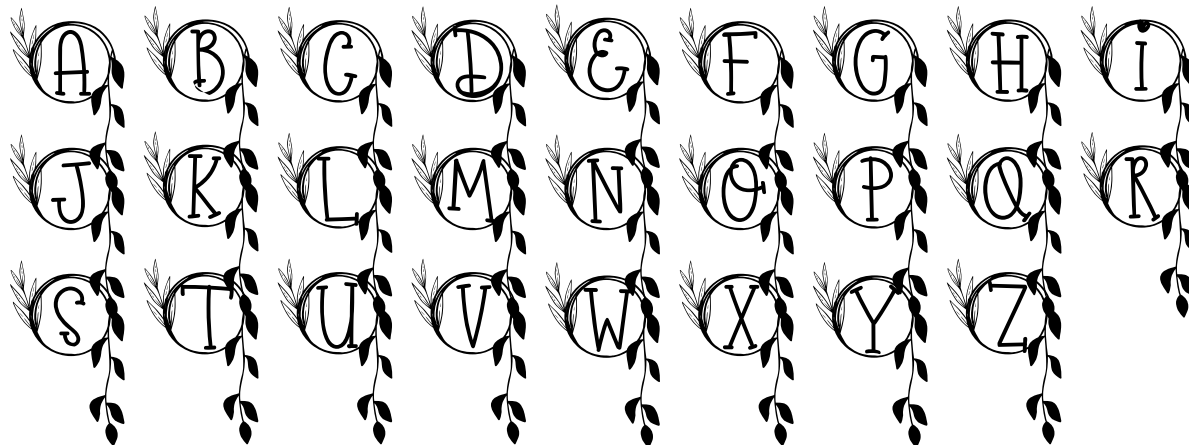

FONT SPECIFICATION

Laurel Twist Monogram

Laurel Twist Monogram - Regular

Uppercase Characters

Lowercase Characters

Numbers

Punctuation and Symbols

All Other Glyphs