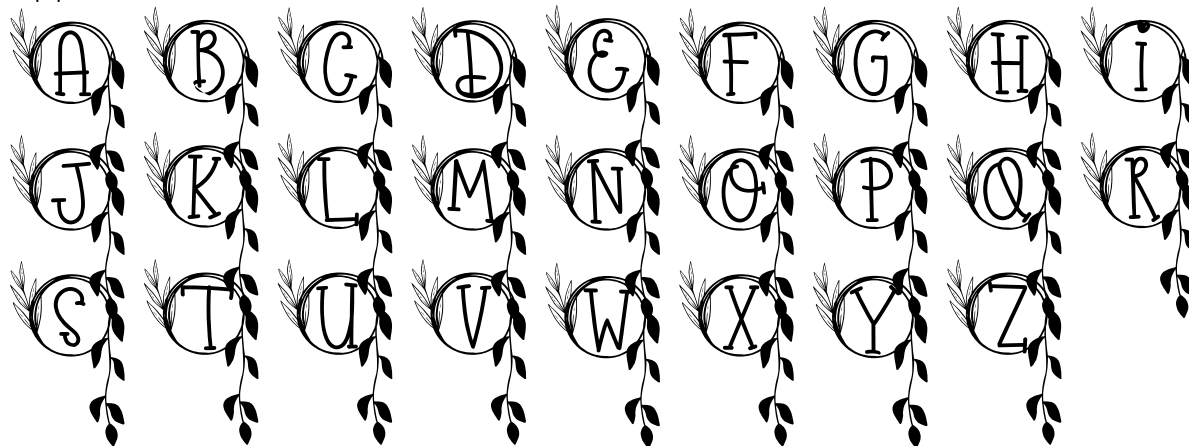

FONT SPECIFICATION

Laurel Twist Monogram

Laurel Twist Monogram - Regular

Uppercase Characters

Lowercase Characters

Numbers

Punctuation and Symbols

All Other Glyphs