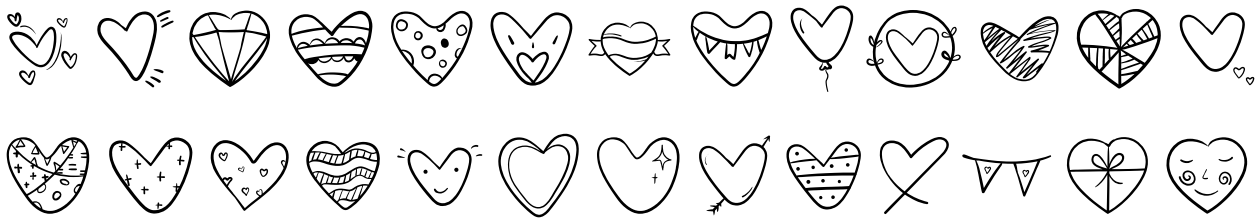

FONT SPECIFICATION

Love Font

Love - Regular

Uppercase Characters

Lowercase Characters

Numbers

Punctuation and Symbols

All Other Glyphs