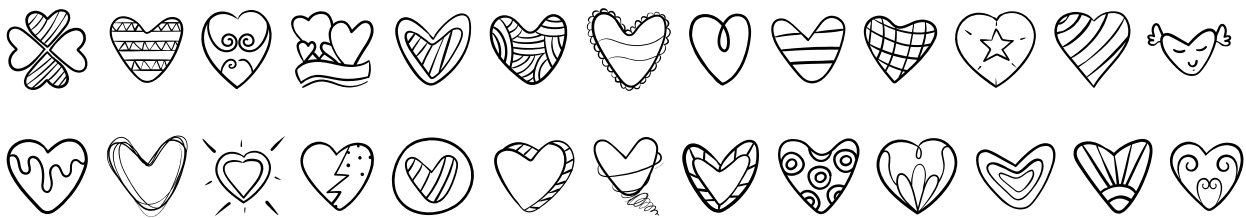

FONT SPECIFICATION

Love Font

Love - Regular

Uppercase Characters

Lowercase Characters

Numbers

Punctuation and Symbols

All Other Glyphs