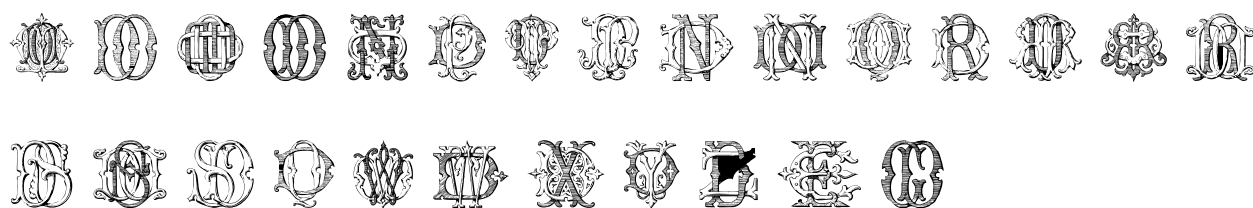

FONT SPECIFICATION

Monocracy Vintage Monograms Pack DB

Monocracy Vintage Monograms B - Regular

Uppercase Characters

Lowercase Characters

Numbers

Punctuation and Symbols

All Other Glyphs

Monocracy Vintage Monograms D - Regular

Uppercase Characters

Lowercase Characters

Numbers

Punctuation and Symbols

All Other Glyphs