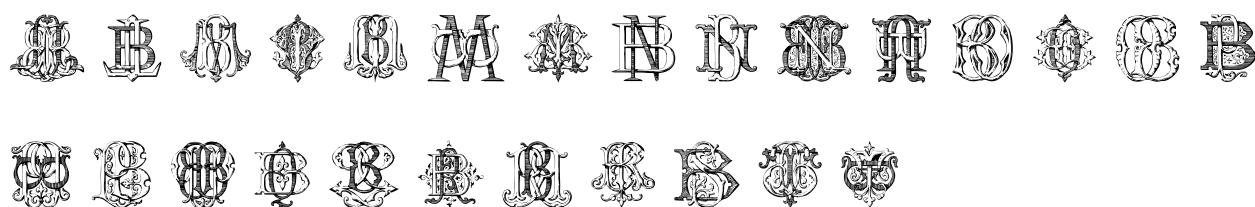

FONT SPECIFICATION

Monocracy Vintage Monograms Pack DB

Monocracy Vintage Monograms B - Regular

Uppercase Characters

Lowercase Characters

Numbers

Punctuation and Symbols

All Other Glyphs

Monocracy Vintage Monograms D - Regular

Uppercase Characters

Lowercase Characters

Numbers

Punctuation and Symbols

All Other Glyphs