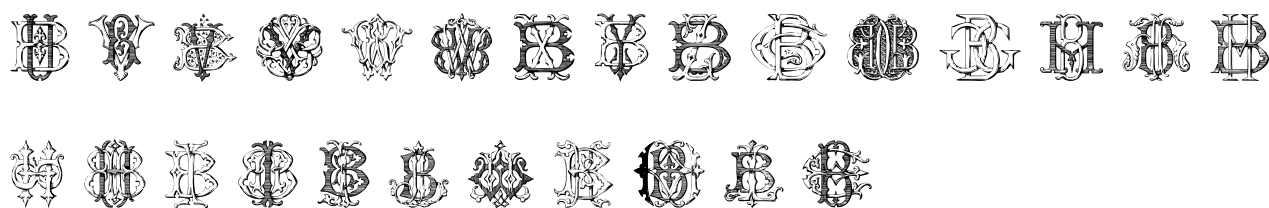

FONT SPECIFICATION

Monocracy Vintage Monograms Pack DB

Monocracy Vintage Monograms B - Regular

Uppercase Characters

Lowercase Characters

Numbers

Punctuation and Symbols

All Other Glyphs

Monocracy Vintage Monograms D - Regular

Uppercase Characters

Lowercase Characters

Numbers

Punctuation and Symbols

All Other Glyphs