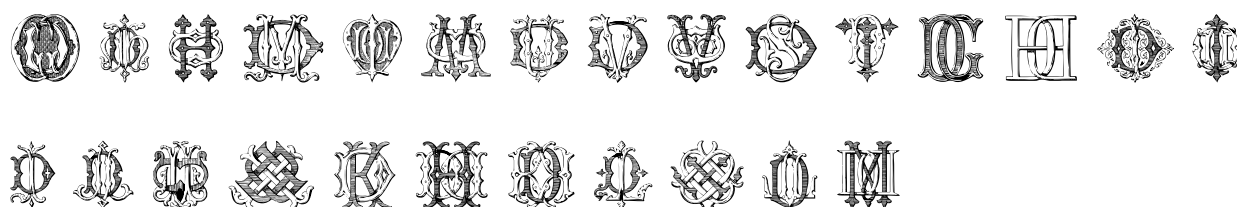

FONT SPECIFICATION

Monocracy Vintage Monograms Pack DB

Monocracy Vintage Monograms B - Regular

Uppercase Characters

Lowercase Characters

Numbers

Punctuation and Symbols

All Other Glyphs

Monocracy Vintage Monograms D - Regular

Uppercase Characters

Lowercase Characters

Numbers

Punctuation and Symbols

All Other Glyphs