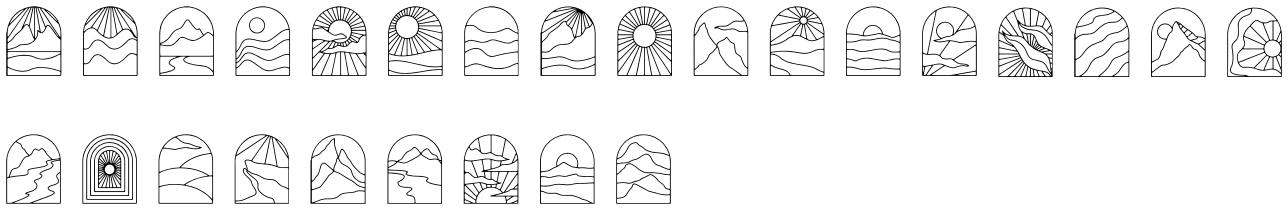

FONT SPECIFICATION

Nature Boho

Nature Boho - Regular

Uppercase Characters

Lowercase Characters

Numbers

Punctuation and Symbols

All Other Glyphs