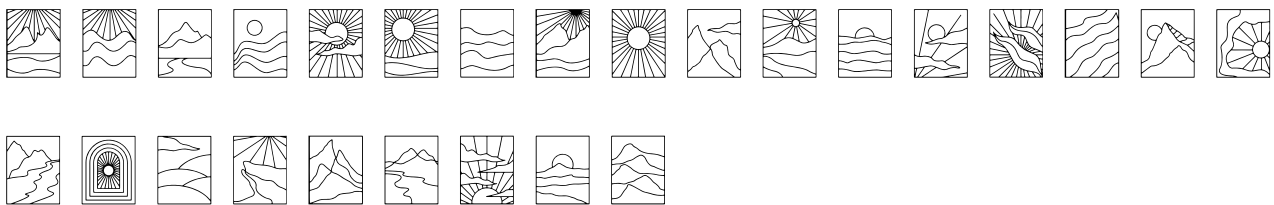

FONT SPECIFICATION

Nature Boho

Nature Boho - Regular

Uppercase Characters

Lowercase Characters

Numbers

Punctuation and Symbols

All Other Glyphs