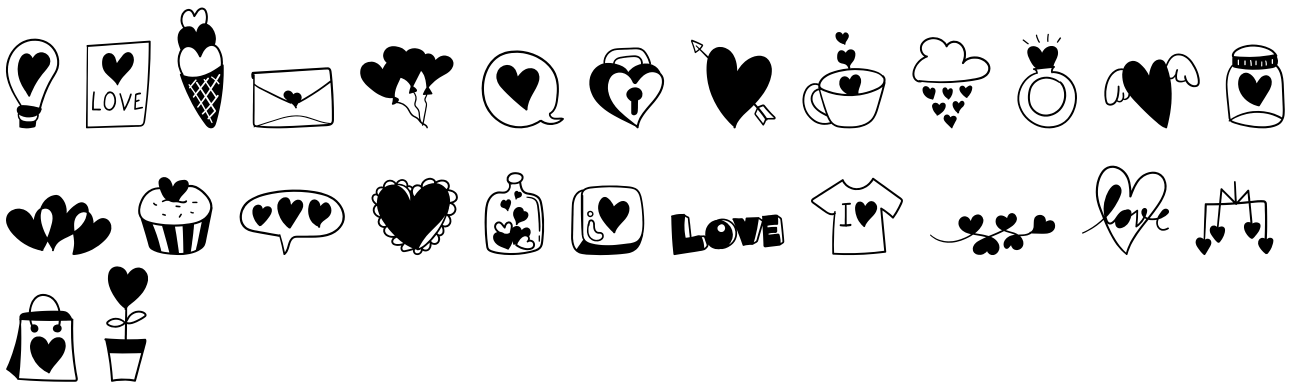

FONT SPECIFICATION

Love Doodles - Dingbats Font

WL Love DB - Regular

Uppercase Characters

Lowercase Characters

Numbers

Punctuation and Symbols

All Other Glyphs