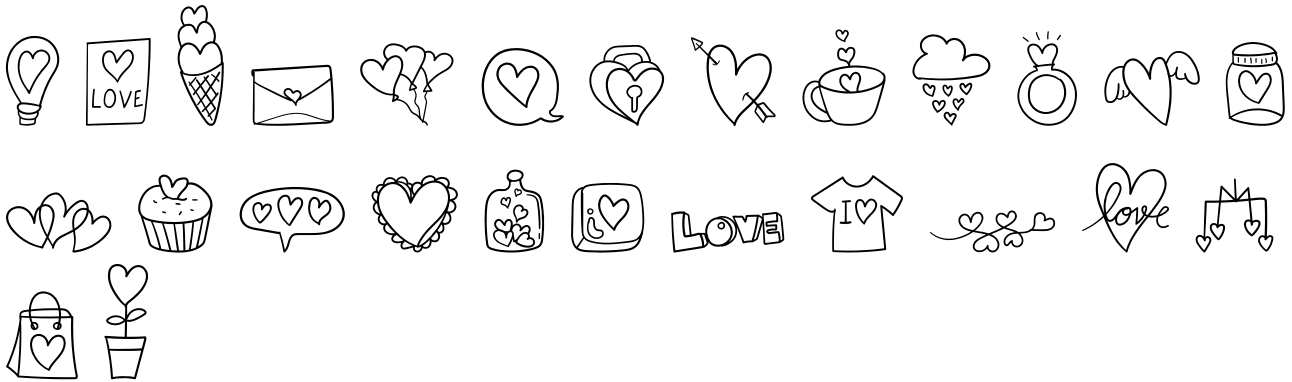

FONT SPECIFICATION

Love Doodles - Dingbats Font

WL Love DB - Regular

Uppercase Characters

Lowercase Characters

Numbers

Punctuation and Symbols

All Other Glyphs