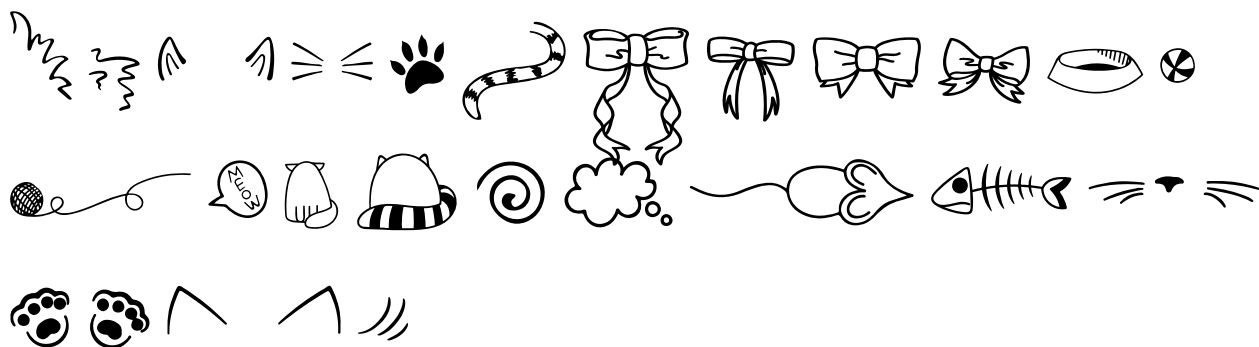

FONT SPECIFICATION

Misty The Cat - 5 Designs With Bonus Doodles

Misty The Cat Doodles - Regular

Uppercase Characters

Lowercase Characters

Numbers

Punctuation and Symbols

All Other Glyphs