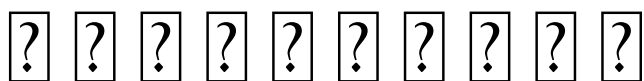

FONT SPECIFICATION

Misty The Cat - 5 Designs With Bonus Doodles

Misty The Cat Doodles - Regular

Uppercase Characters

Lowercase Characters

Numbers

Punctuation and Symbols

All Other Glyphs