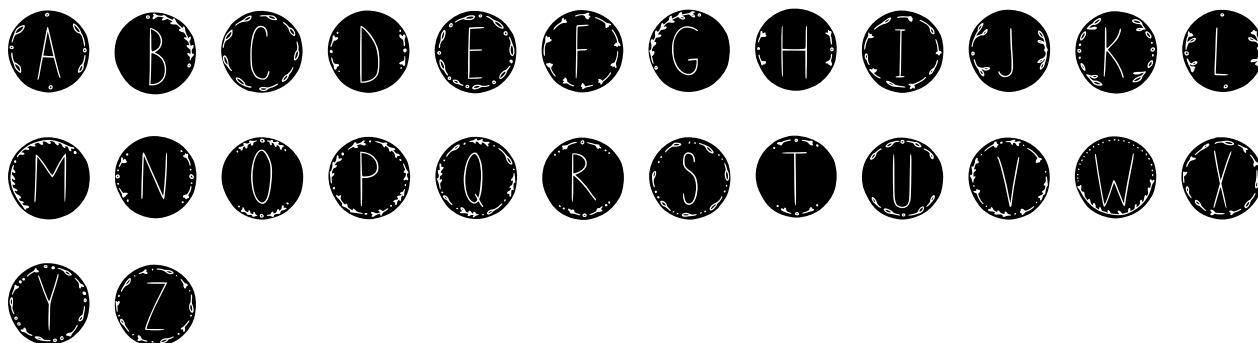

FONT SPECIFICATION

Bubble handwritten natural font in ttf, otf

Bubble - Regular

Uppercase Characters

Lowercase Characters

Numbers

Punctuation and Symbols

All Other Glyphs