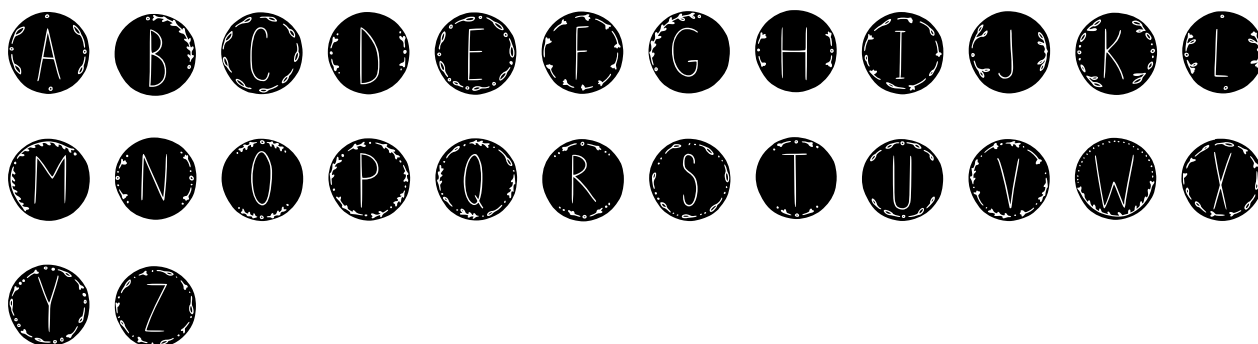

FONT SPECIFICATION

Bubble handwritten natural font in ttf, otf

Bubble - Regular

Uppercase Characters

Lowercase Characters

Numbers

Punctuation and Symbols

All Other Glyphs