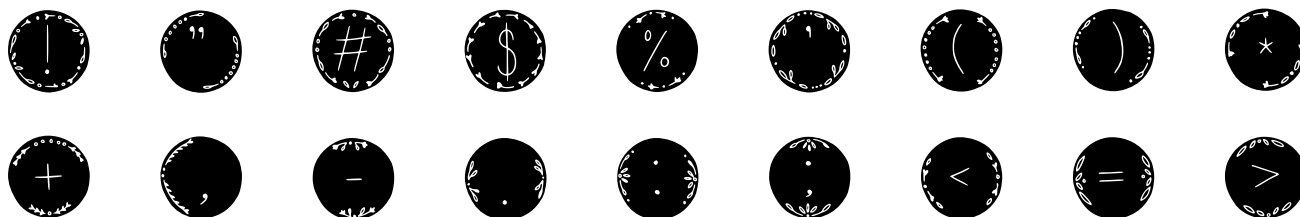

FONT SPECIFICATION

Bubble handwritten natural font in ttf, otf

Bubble - Regular

Uppercase Characters

Lowercase Characters

Numbers

Punctuation and Symbols

All Other Glyphs