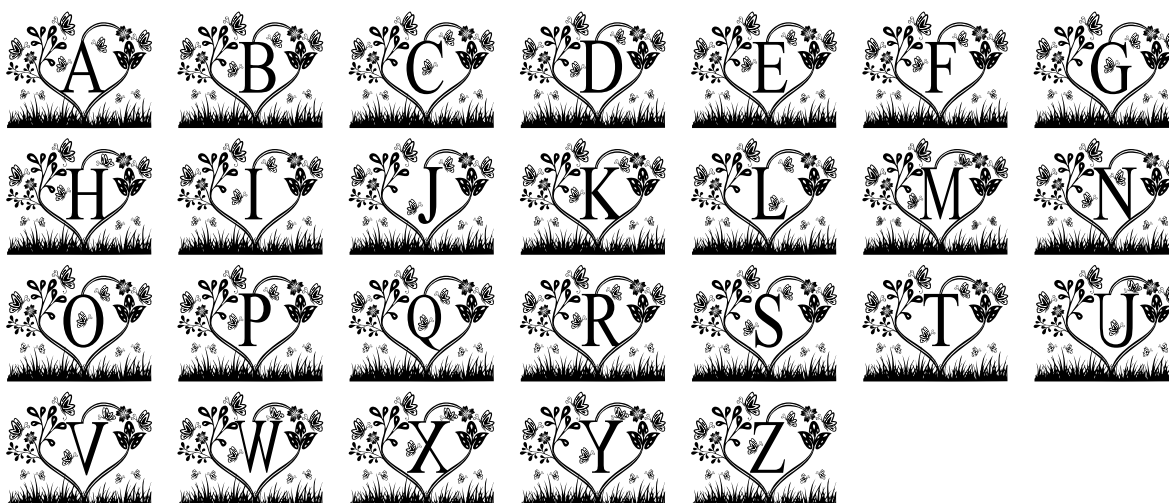

Lowercase Characters