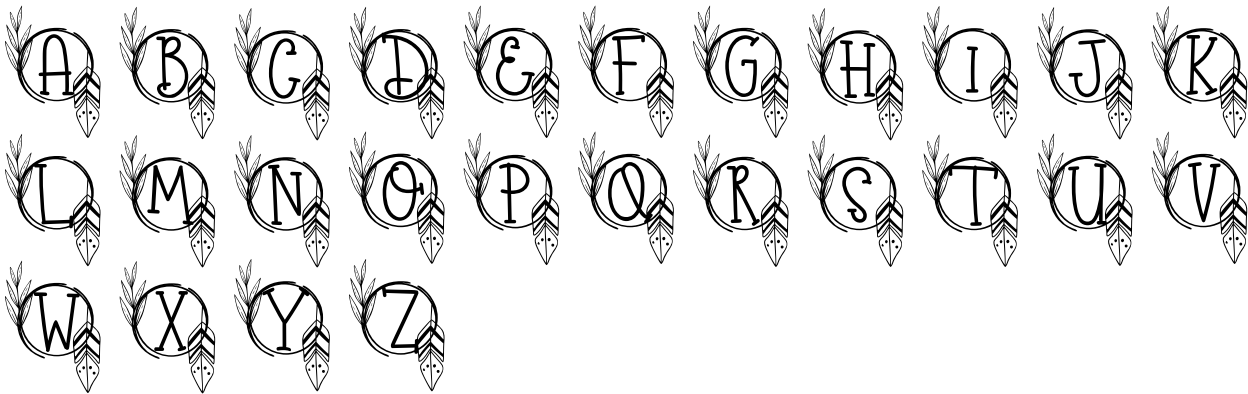

FONT SPECIFICATION

Wild Herb Monogram

Wild Herb Monogram - Regular

Uppercase Characters

Lowercase Characters

Numbers

Punctuation and Symbols

All Other Glyphs