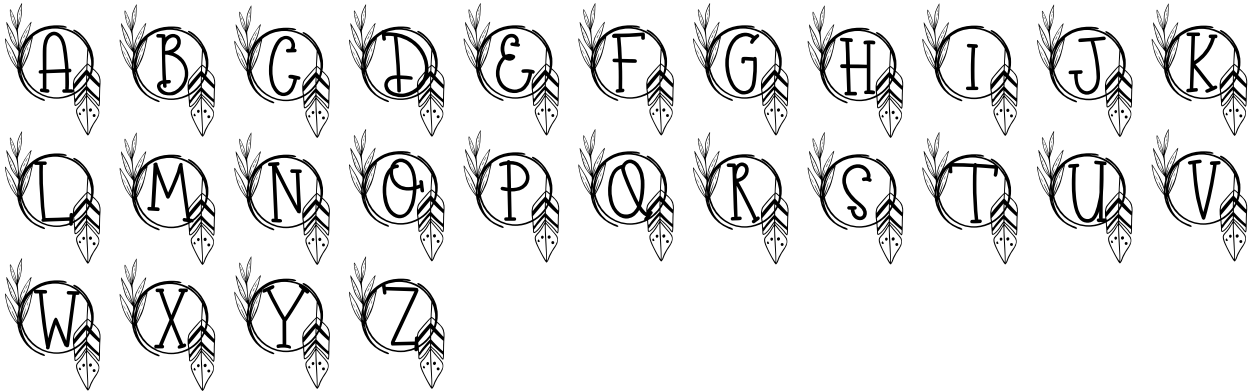

FONT SPECIFICATION

Wild Herb Monogram

Wild Herb Monogram - Regular

Uppercase Characters

Lowercase Characters

Numbers

Punctuation and Symbols

All Other Glyphs