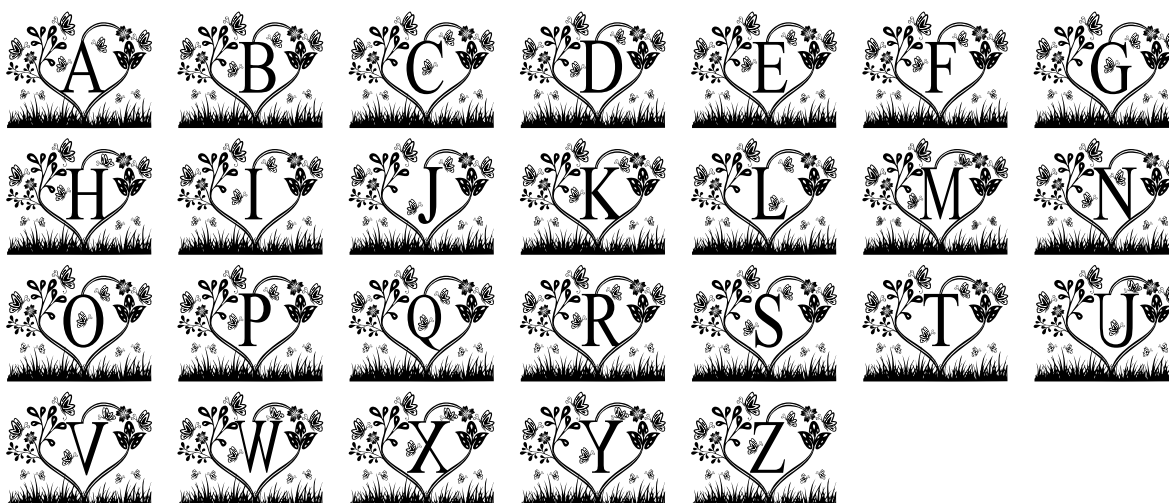

FONT SPECIFICATION

Heart Garden Monogram

Heart Garden Monogram - Regular

Uppercase Characters

Lowercase Characters

Numbers

Punctuation and Symbols

All Other Glyphs