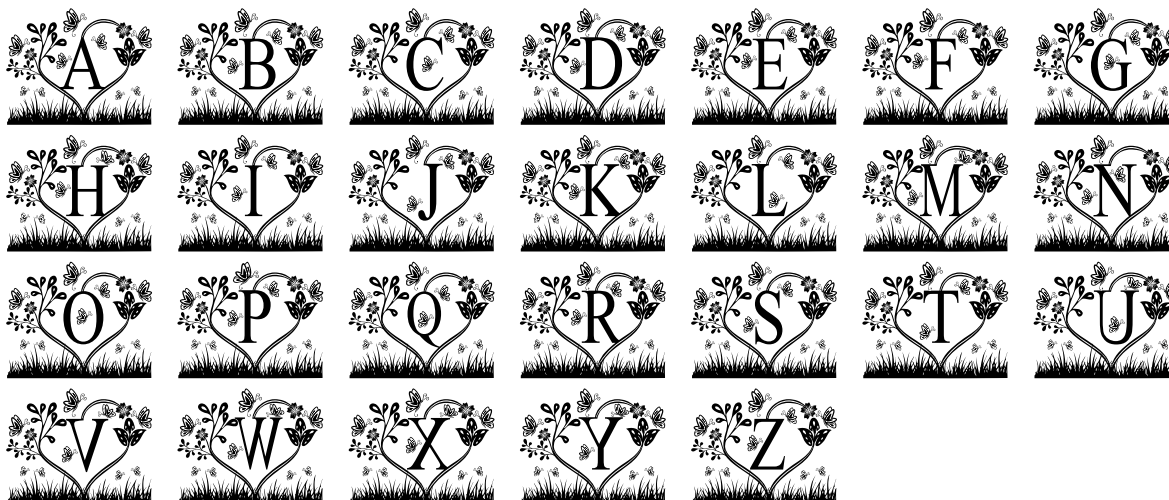

FONT SPECIFICATION

Heart Garden Monogram

Heart Garden Monogram - Regular

Uppercase Characters

Lowercase Characters

Numbers

Punctuation and Symbols

All Other Glyphs