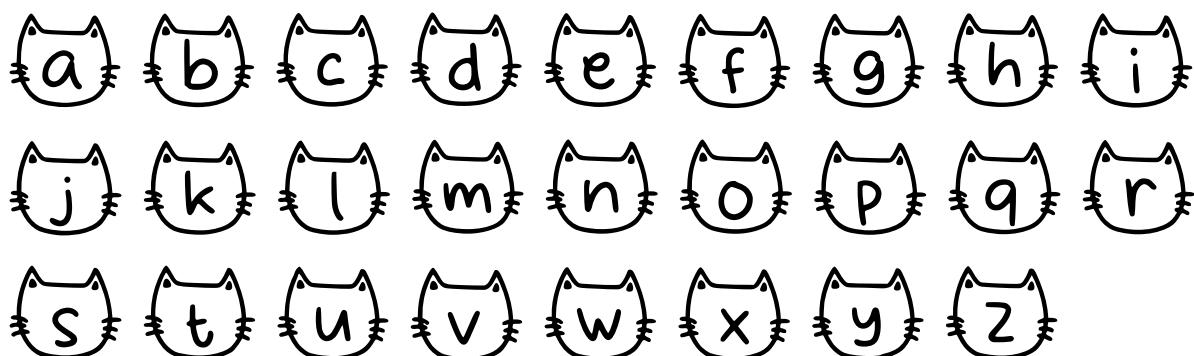

Ž ž ƒ ƒ • ° “ ”

— ‘ ’ ‚ “ ” „ • ☺

‰ ‹ › ⁄ € ™ — ▭

Meows Nepil - Regular

Uppercase Characters

Lowercase Characters

Numbers

Punctuation and Symbols