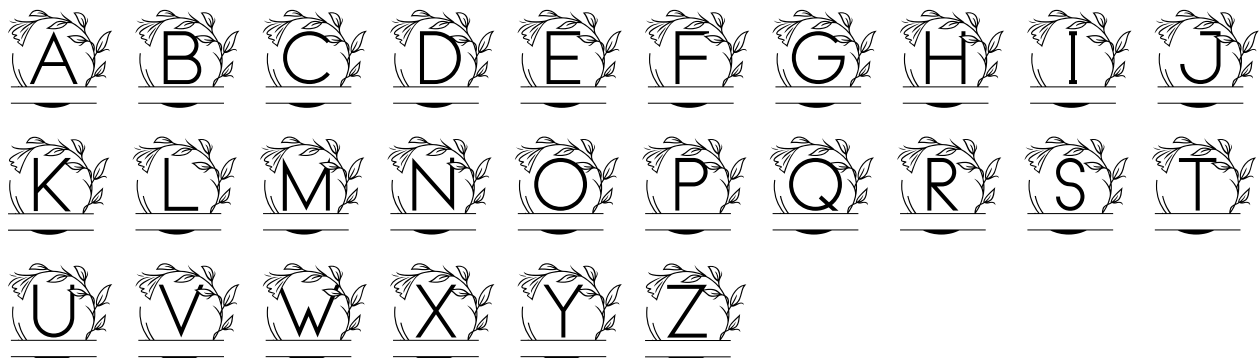

Lowercase Characters

Numbers

Punctuation and Symbols