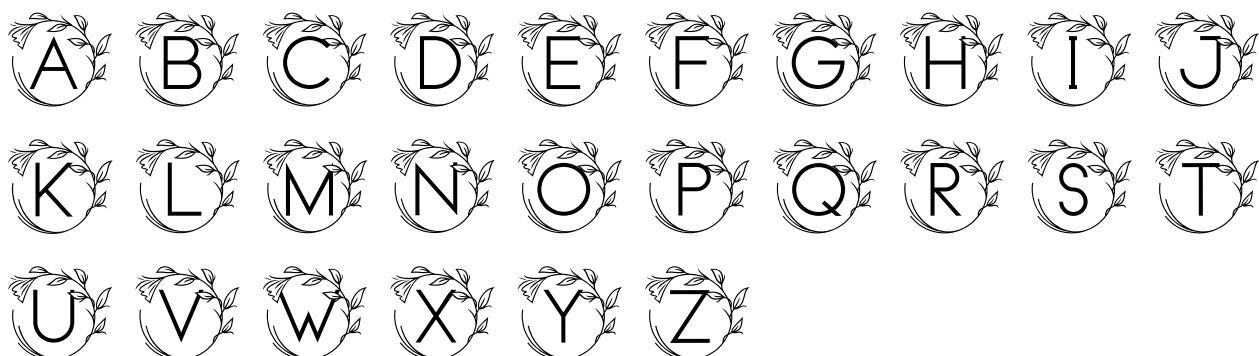

monogram vine letter - Regular

Uppercase Characters