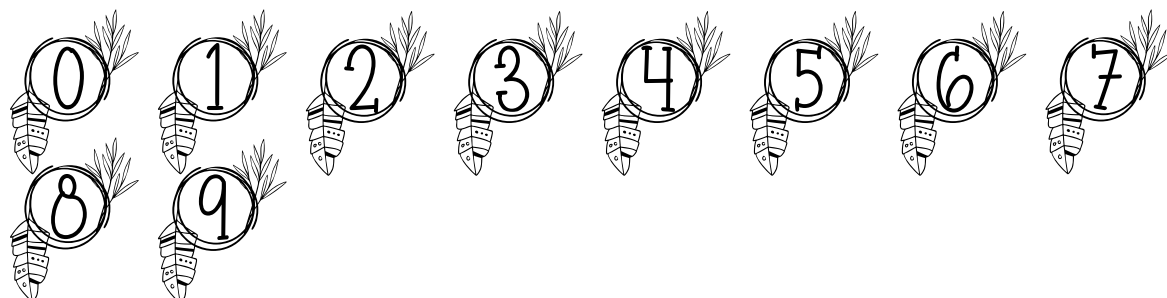

Eucalyptus Wreath Boho Monogram - Regular

Uppercase Characters

Lowercase Characters

Numbers