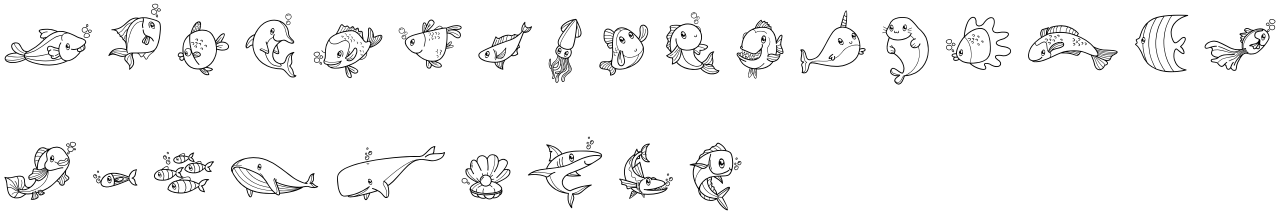

FONT SPECIFICATION

Fish lover

fish lover - Regular

Uppercase Characters

Lowercase Characters

Numbers

Punctuation and Symbols

All Other Glyphs