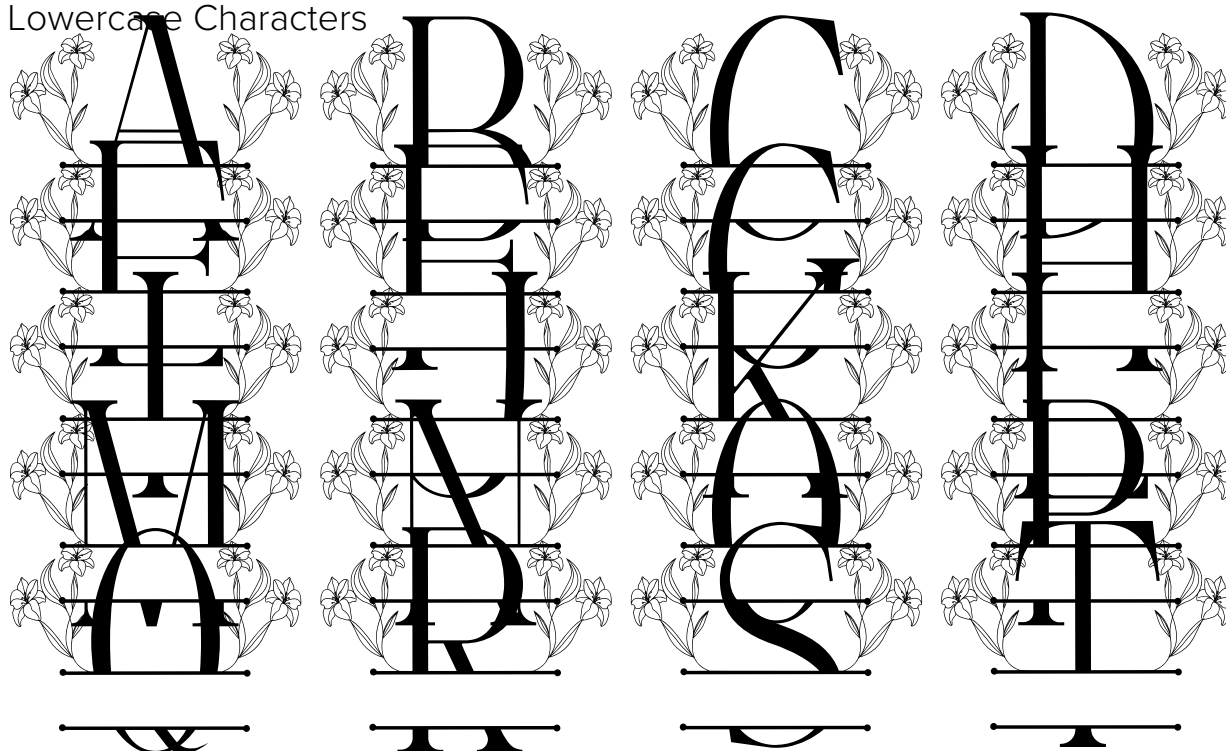

FONT SPECIFICATION

Lily Blossom Line Monogram

Lily Blossom Line Monogram - Regular

Uppercase Characters

Lowercase Characters

Numbers

Punctuation and Symbols

All Other Glyphs