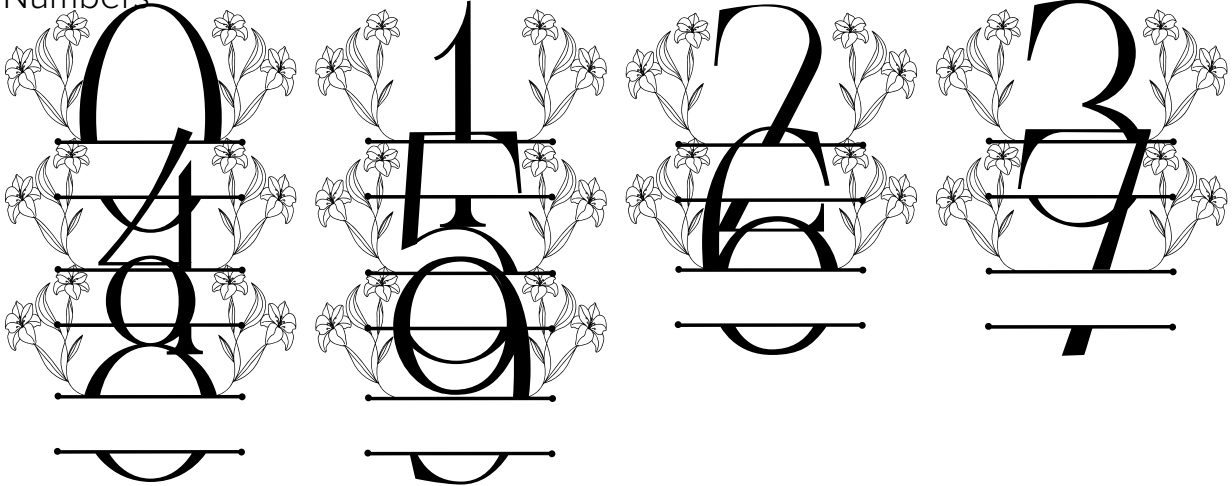

FONT SPECIFICATION

Lily Blossom Line Monogram

Lily Blossom Line Monogram - Regular

Uppercase Characters

Lowercase Characters

Numbers

Punctuation and Symbols

All Other Glyphs